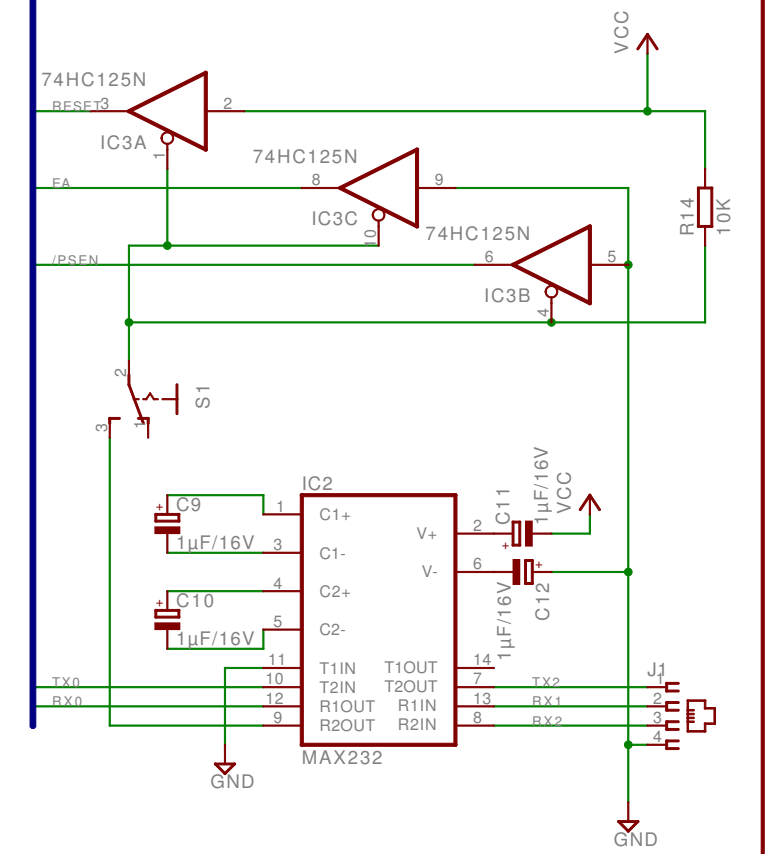

# USB INTERFACE

# IDE INTERFACE

USB2ATA	
By Jo Geraerts and Wouter Paesen	
TITLE: main	
Document Number:	REV:
Date: 2/15/2003 10:49:38	Sheet: 1/1