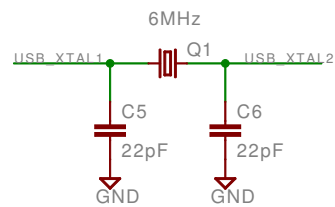

# USB INTERFACE

# IDE INTERFACE

USB2ATA	
By Jo Geraerts and Wouter Paesen	
TITLE: main	
Document Number:	REV:
Date: 2/15/2003 10:49:38	Sheet: 1/1