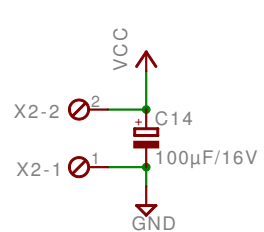

# IDE INTERFACE

USB2ATA	
By Jo Geraerts and Wouter Paesen	
TITLE: main	
Document Number:	REV:
Date: 2/15/2003 10:49:38	Sheet: 1/1