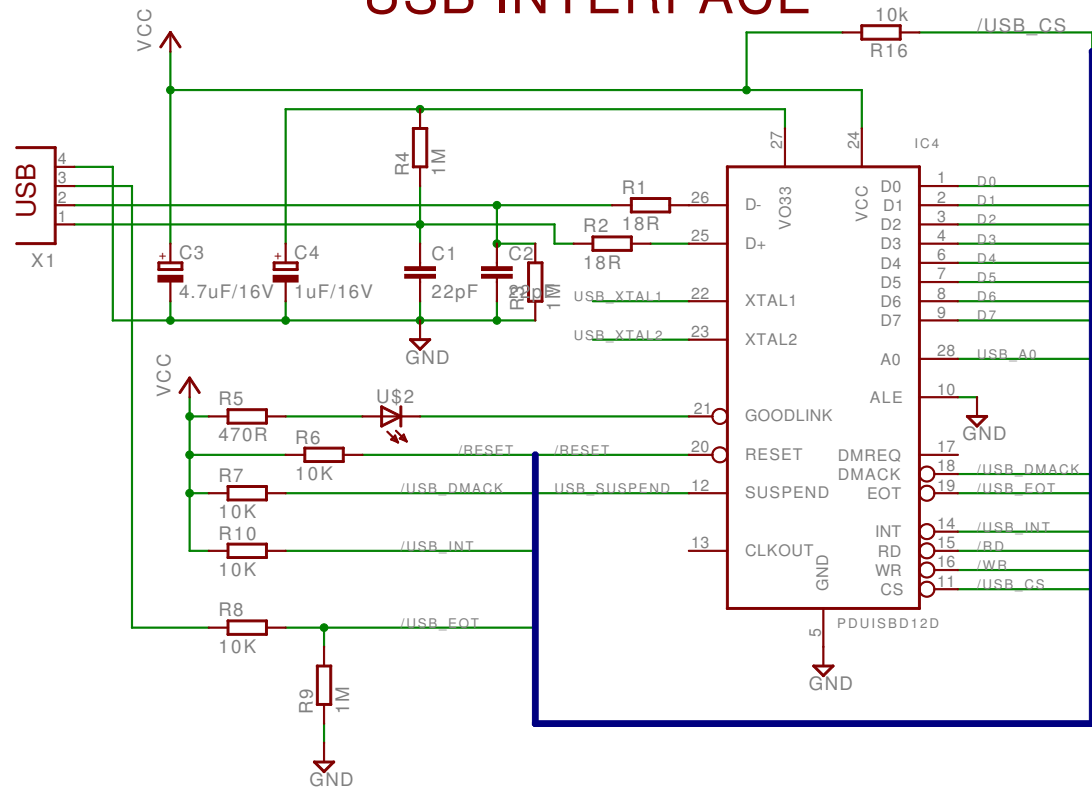

# USB INTERFACE

# IDE INTERFACE

USB2ATA	
By Jo Geraerts and Wouter Paesen	
TITLE: main	
Document Number:	REV:
Date: 2/15/2003 10:49:38	Sheet: 1/1