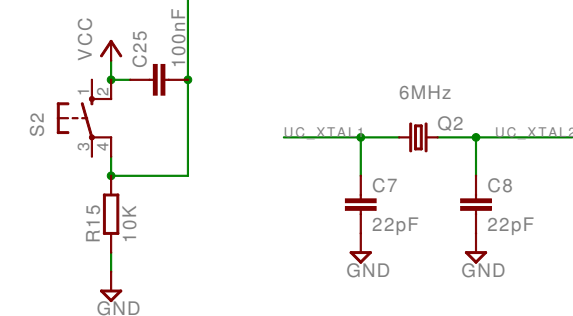

# USB INTERFACE

# IDE INTERFACE

USB2ATA	
By Jo Geraerts and Wouter Paesen	
TITLE: main	
Document Number:	REV:
Date: 2/15/2003 10:49:38	Sheet: 1/1