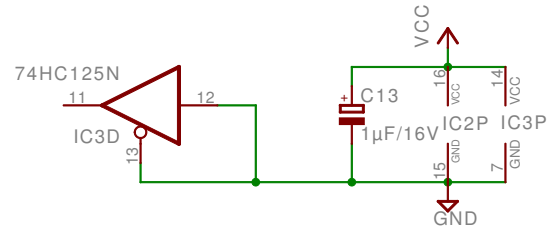

# USB INTERFACE

# IDE INTERFACE

USB2ATA	
By Jo Geraerts and Wouter Paesen	
TITLE: main	
Document Number:	REV:
Date: 2/15/2003 10:49:38	Sheet: 1/1