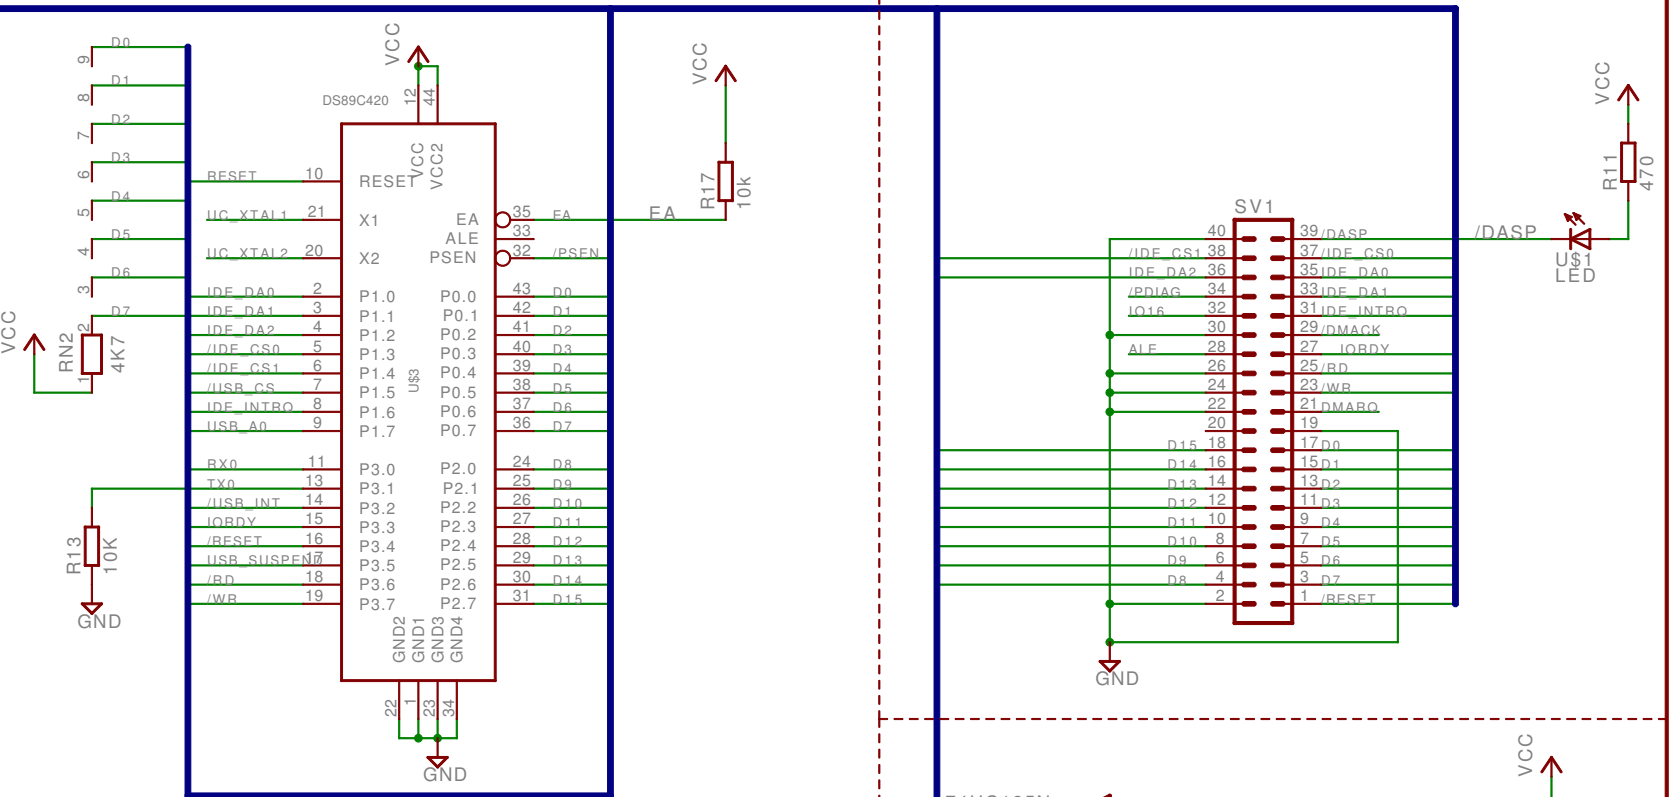

# USB INTERFACE

# IDE INTERFACE

USB2ATA	
By Jo Geraerts and Wouter Paesen	
TITLE: main	
Document Number:	REV:
Date: 2/15/2003 10:49:38	Sheet: 1/1