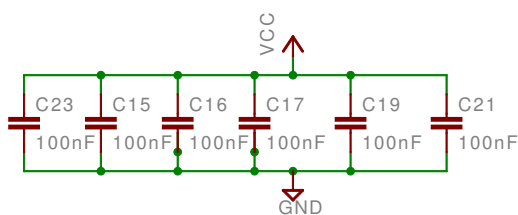

# IDE INTERFACE

USB2ATA	
By Jo Geraerts and Wouter Paesen	
TITLE: main	
Document Number:	REV:
Date: 2/15/2003 10:49:38	Sheet: 1/1