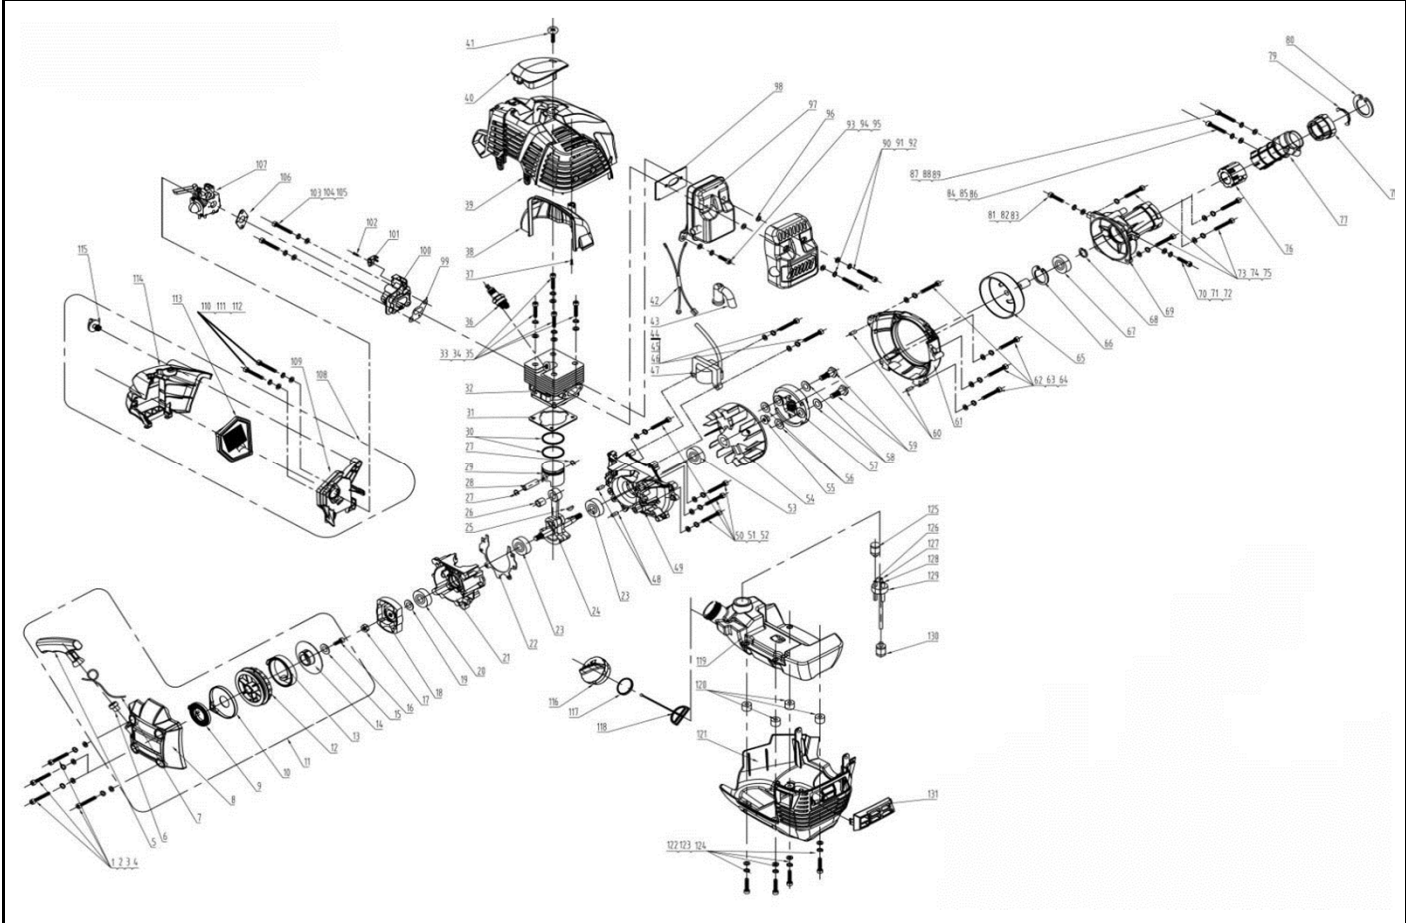

BC 2100 XC ENGINE

No	Code	Name	Qty	No	Code	Name	Qty
1		screw M5x25	2	24	036940	crank shaft ass'y	1
2		screw M5x20	2	25	032478	key 3x5x13	1
3		lock washer 5	4	26	36941	bearing φ10x13x16	1
4		plate washer 5	4	27	010550	circlip \ Piston ring	2
5	010608	start grip	1	28	036966	piston pin	1
6		eyelet	1	29	036967	piston	1
7		start rope		30	036968	piston ring	2
8		start housing	1	31	036969	gasket \ Cylinder	1
9		coil spring	1	32	036970	cylinder	1
10		coil spring cover	1	33		screw M5x20 \ Cylinder	4
11	037407	start assembly	1	34		lock washer 5	4
12		start pulley	1	35		plate washer 5	4
13		spring. Start	1	36	10866	Spark Plug	1
14		ratchet wheel	1	37			1
15		ST screw 4.8x19	1	38			1
16		plate washer 5x16x1	1	39	036947	top housing	1
17	036937	nut M8	1	40	036948		1
18		start reel	1	41			1
19		plate washer 8	1	42		wire	1
20	010563	OIL-SEAL 12x22x7	1	43		Spark Plug cover	1
21	36938	crank case RH side	1	44		screw M5x25/ Ignition	2
22	036939	gasket \ Crank case	1	45		lock washer 5	2
23	10771	ball bearing 6202	2	46		plate washer 5	2