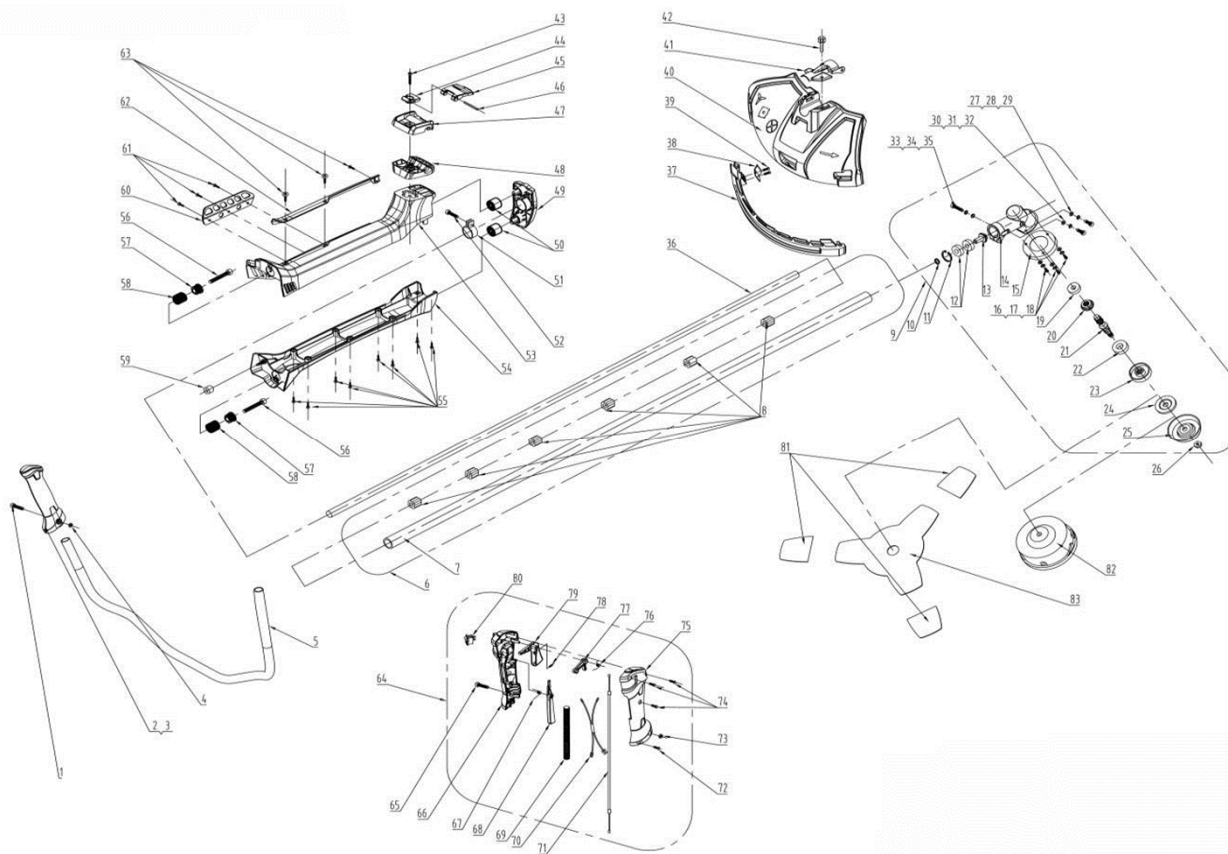

BC 2100 XC Brush cutter

No	Code	Name	Qty	No	Code	Name	Qty
1		screw M5x45	1	24	036924	cap washer	1
2	036920	left handle	1	25	37833	bottom guard	1
3		left handle clamp	1	26	10841	flange nut M10x1.25 left	1
4		nut M5	1	27		screw M6x12	1
5	036921	AL tubing	1	28		lock washer 6	1
6	24781	straight shaft assembly	1	29		plate washer 6	1
7		AL tubing	1	30		screw M6x12	1
8		rubber	6	31		lock washer 6	1
9	037088	gear box assembly	1	32		plate washer 6	1
10		circlip 10	1	33		screw M6x25	1
11		circlip 26	1	34		lock washer 6	1
12		ball bearing 6000-2z	2	35		plate washer 6	1
13		pinion	1	36	036926	driver shaft	1
14		gear box	1	37			1
15	10850	top guard	1	38	17552	cutting blade	1
16		screw M5x8	3	39		ST screw 4.2x13	2
17		lock washer 5	3	40	37406	guard	1
18		plate washer 5	3	41	36927	clamp \ guard	1
19	28644	bearing 6000-2z 10x26x8	1	42		lock screw	1
20		gear	1	43			1
21		gear shaft	1	44			1
22	10862	ball bearing 6002-2z	1	45			1
				46			
23	036923	blade retainer	1	47	036928	upper clamp	1