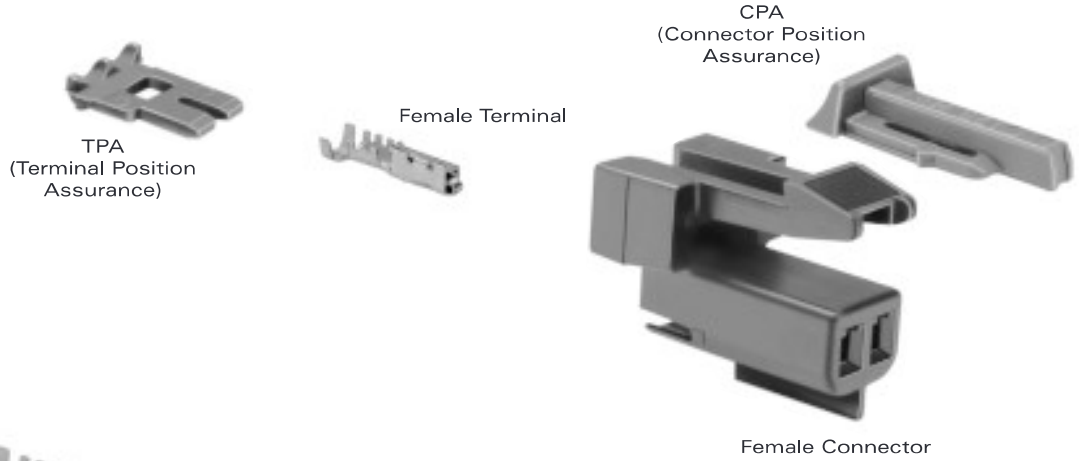

Cross Sectional View

150 FEMALE TERMINALS UNSEALED

| Part # | Cable Range (mm ²) | Material | Plating |
|----------|--------------------------------|----------------|---------|
| 12047767 | 1.0-0.80 | Silicon Bronze | Tin |
| 12064971 | 0.50-0.35 | Silicon Bronze | Tin |

TANGLESS

150 TANGLESS FEMALE TERMINALS UNSEALED

| Part # | Cable Range (mm ²) | Material | Plating |
|----------|--------------------------------|----------------|---------|
| 12129484 | 1.0-0.80 | Silicon Bronze | Tin |
| 12129373 | 0.5-0.35 | Silicon Bronze | Tin |