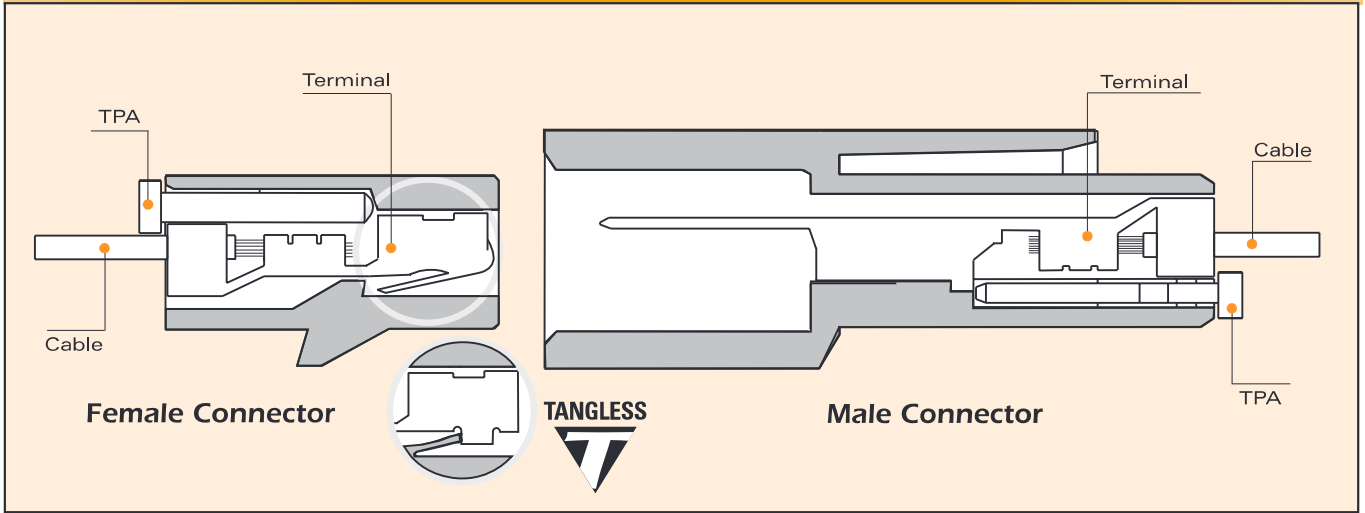

Cross Sectional View

150 FEMALE TERMINALS UNSEALED

| Part # | Cable Range (mm ²) | Material | Plating |
|----------|--------------------------------|----------------|---------|
| 12047767 | 1.0-0.80 | Silicon Bronze | Tin |
| 12064971 | 0.50-0.35 | Silicon Bronze | Tin |

TANGLESS

150 TANGLESS FEMALE TERMINALS UNSEALED

| Part # | Cable Range (mm ²) | Material | Plating |
|----------|--------------------------------|----------------|---------|
| 12129484 | 1.0-0.80 | Silicon Bronze | Tin |
| 12129373 | 0.5-0.35 | Silicon Bronze | Tin |