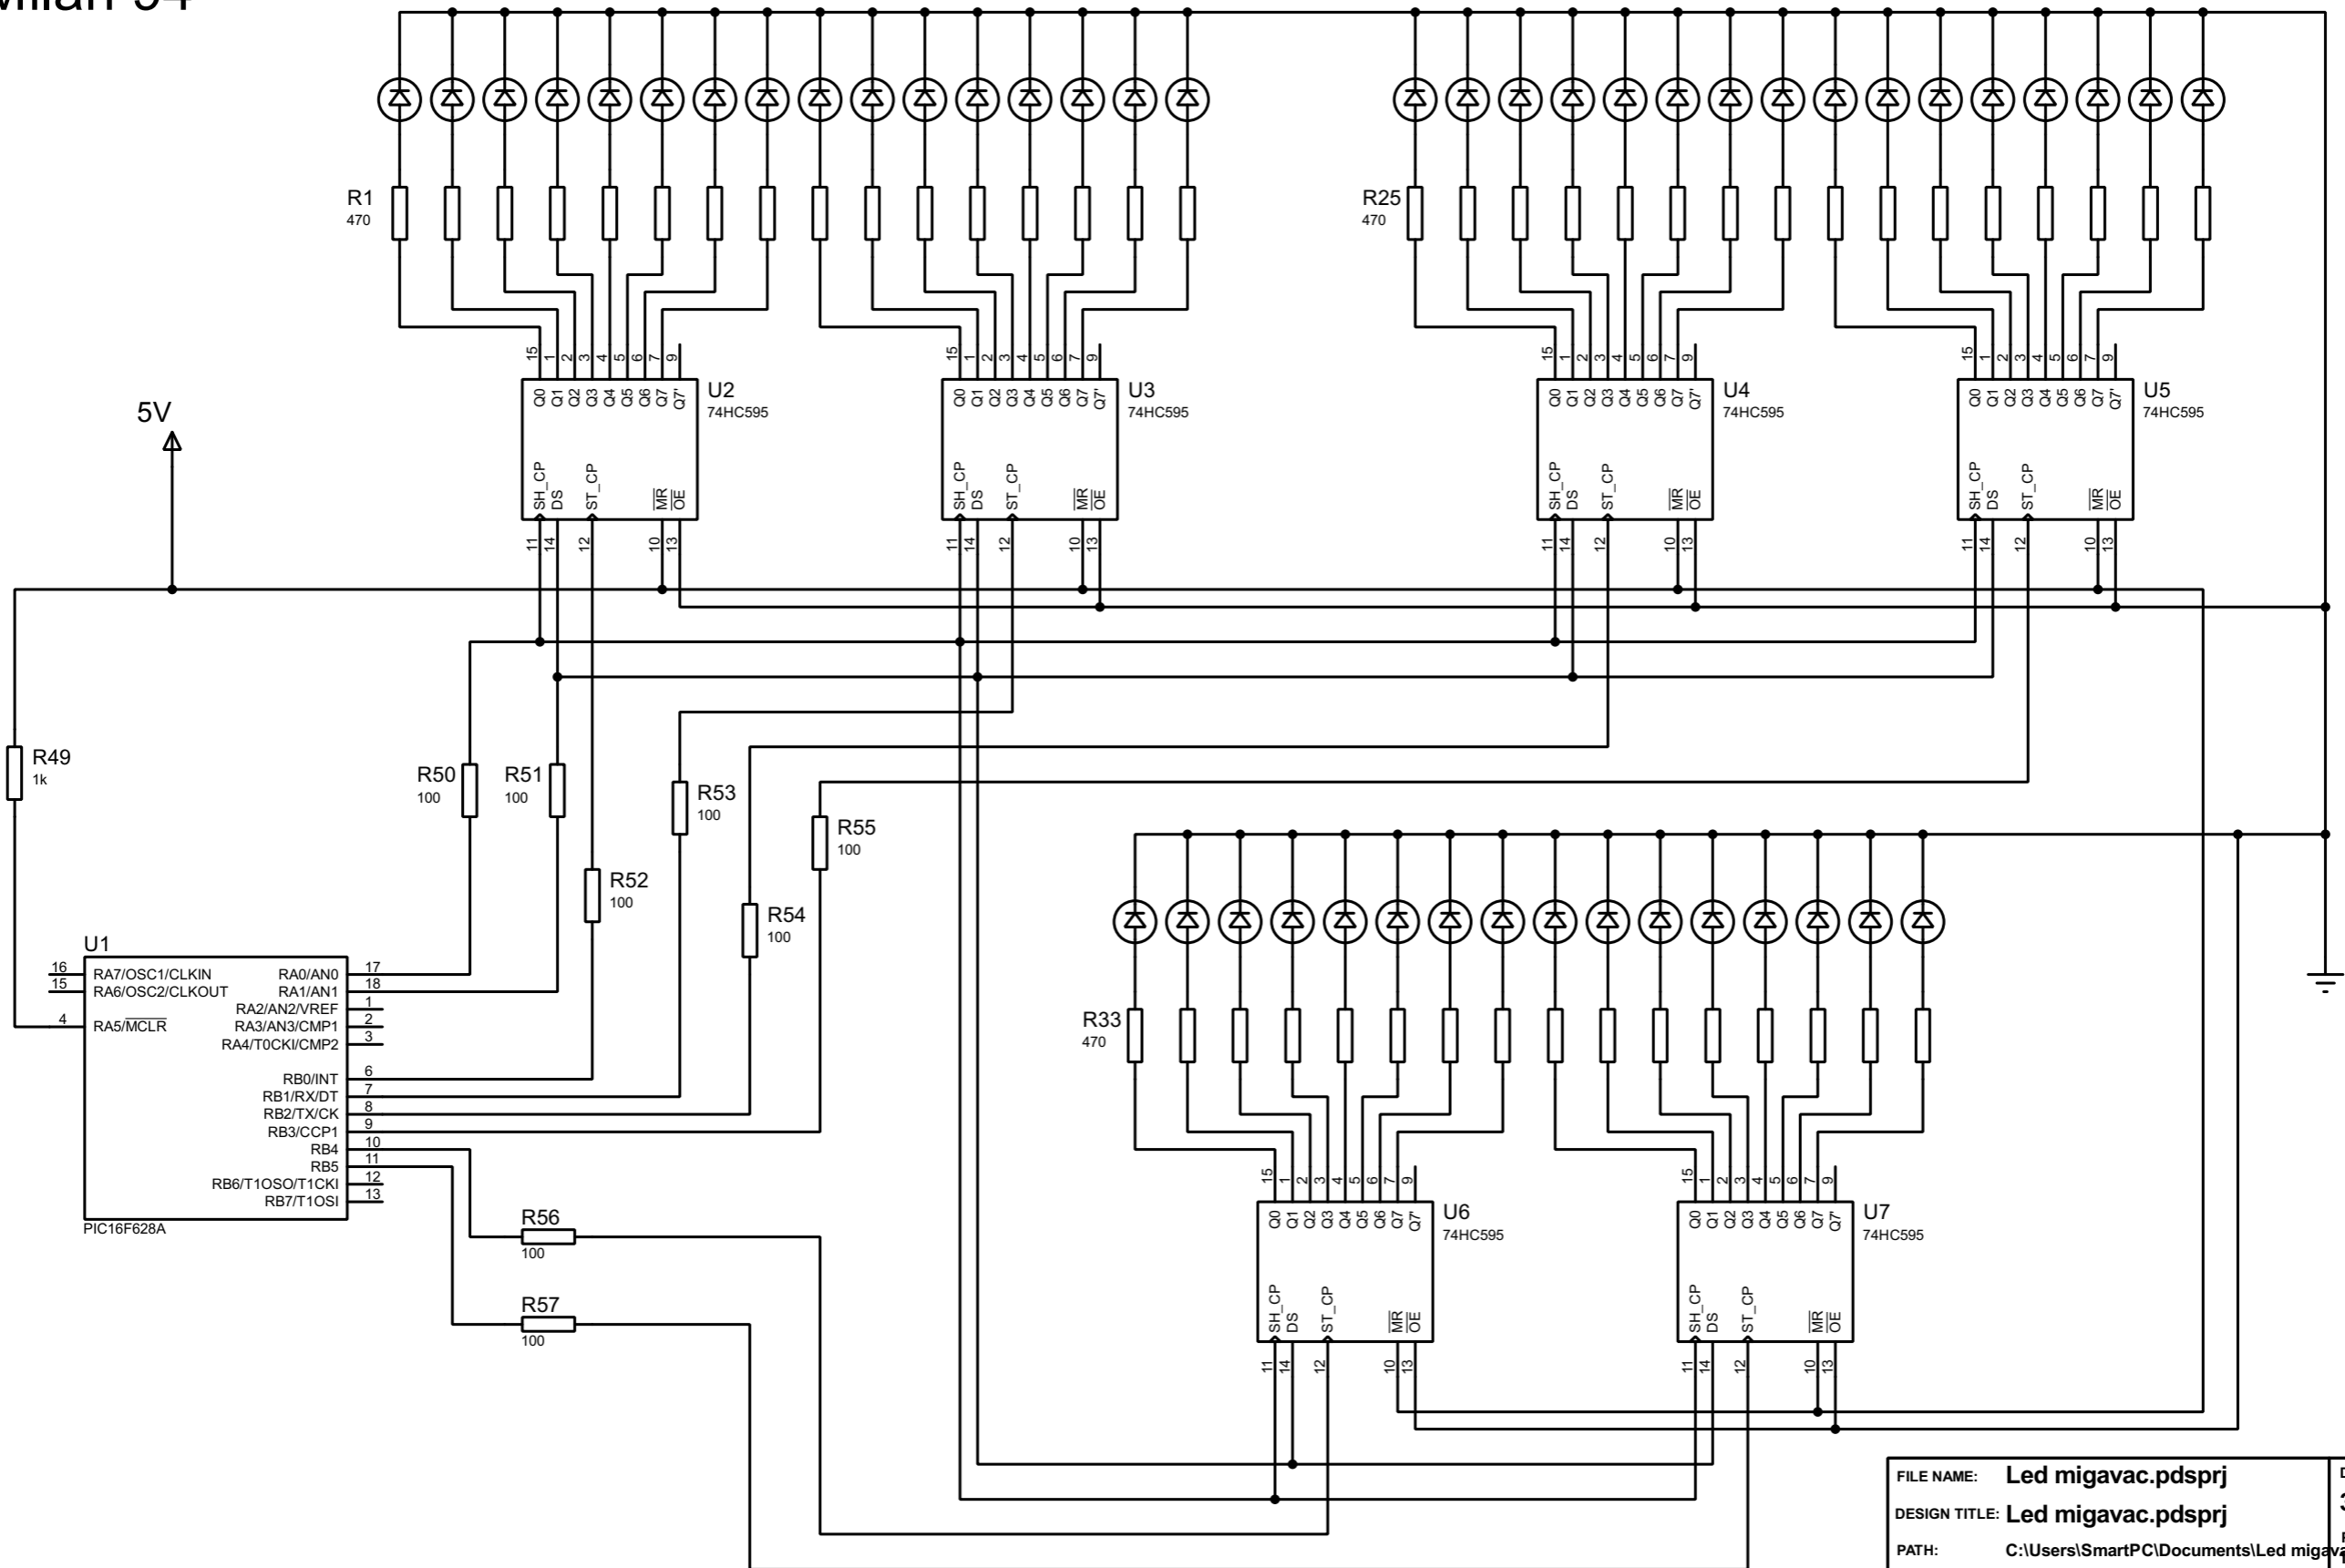

# Milan 94'

FILE NAME: <b>Led migavac.pdsprj</b>	DATE: <b>3/16/2018</b>
DESIGN TITLE: <b>Led migavac.pdsprj</b>	PAGE: <b>8</b>
PATH: <b>C:\Users\SmartPC\Documents\Led migavac.sprj\MCU\Led migavac</b>	TIME: <b>8:45:33 PM</b>
BY: <b>@AUTHOR</b>	REV: <b>@REV</b>