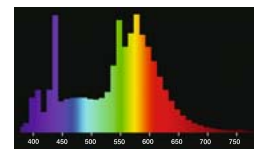

Light colour 640 BASIC
Cool White