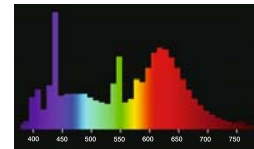

Light colour 76 NATURA®