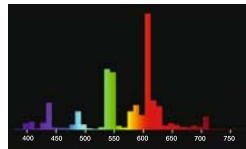

Light colour 827
LUMILUX INTERNA®