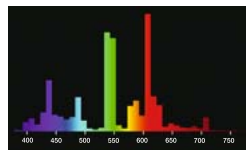

Light colour 840
LUMILUX® Cool White