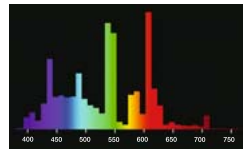

Light colour 954
LUMILUX® DE LUXE Daylight