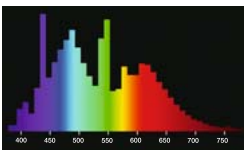

Light colour 965 BIOLUX®