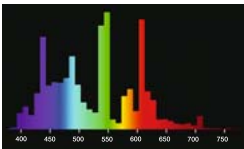

The right light colour for each lighting task.

Selecting the light colour.

For many areas of application, the choice of the correct light is not based on clearly defined standards, as is the case with illuminance or colour rendering properties for example. In most cases, there are a number of valid alternatives. The application table shows this quite clearly. There is no one “correct” solution. Instead, the choice of light colour often depends on personal taste, national custom, interior design and our subjective perceptions. However, our application table will give you some valuable ideas. It shows the major applications for the different light colours of fluorescent lamps.

Cultural influences.

People in northern regions prefer warm white light colours, whereas people in the south prefer “colder” light. Homes filled with wood furniture in a rustic style lend themselves to warm white light, whereas white furniture, marble and chrome look better in neutral white or daylight colours. Warm white light is associated with leisure and relaxation, whereas neutral white and daylight white are associated with work and concentration.

Further information is available on the internet at www.osram.de/lumilux and www.osram.com/lumilux and in our product brochures.

Light colour 965
LUMILUX® DE LUXE Cool Daylight