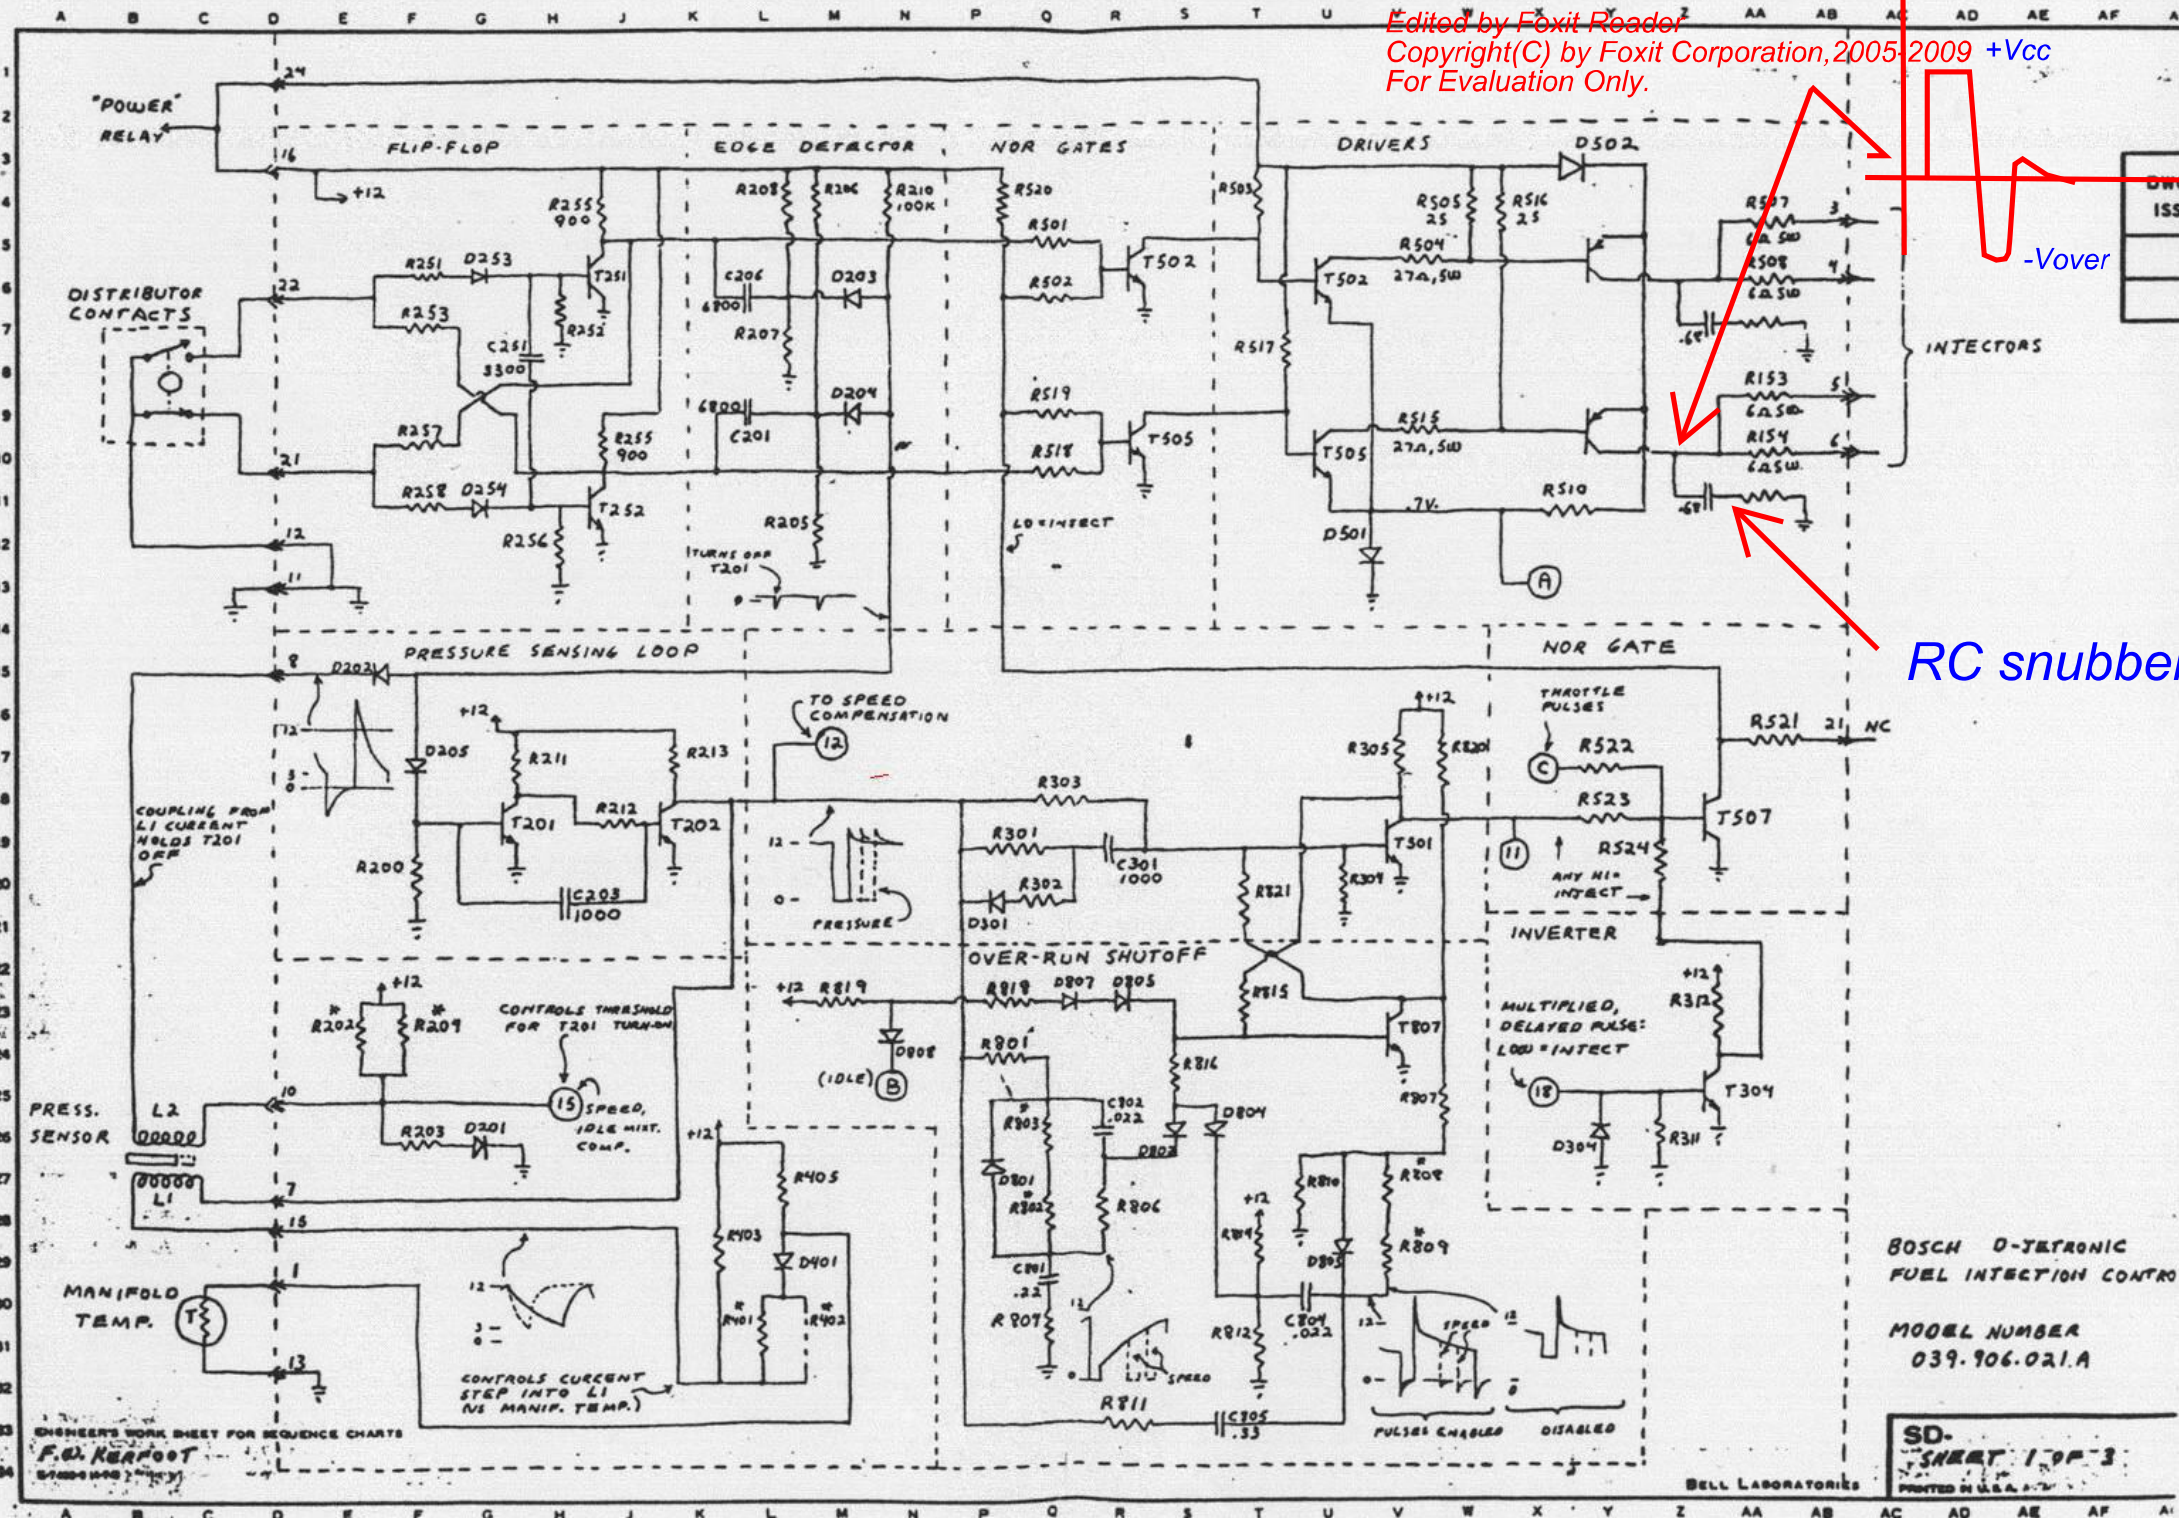

Edited by Foxit Reader  
Copyright(C) by Foxit Corporation, 2005-2009 +Vcc  
For Evaluation Only.

RC snubber

BOSCH D-JETRONIC  
FUEL INJECTION CONTROL

MODEL NUMBER  
039.906.021.A

SD-SHEET 1 OF 3  
BELL LABORATORIES  
PRINTED IN U.S.A.

ENGINEER'S WORK SHEET FOR SEQUENCE CHARTS  
F. A. KURFOOT