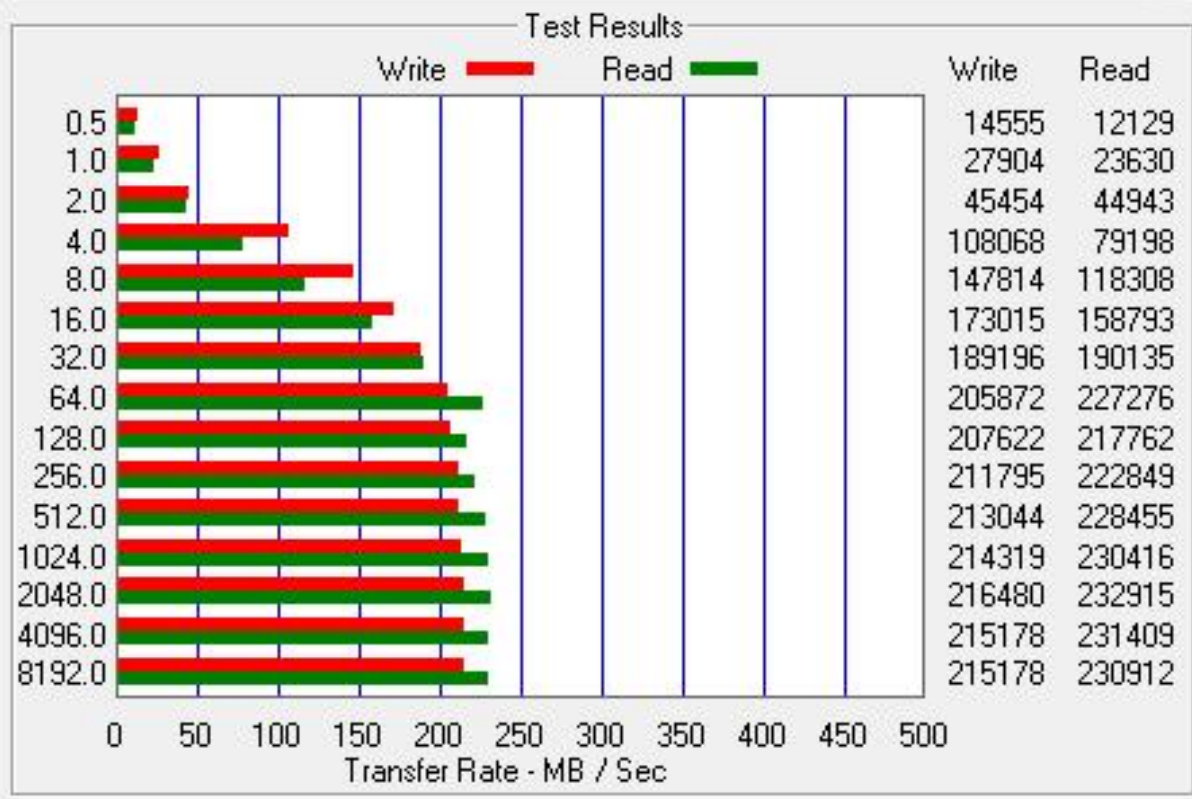

Untitled - ATTO Disk Benchmark

File View Help

Drive: [-c-] ☐ Force Write Access ☒ Direct I/O

Transfer Size: 0.5 to 8192.0 KB

Total Length: 256 MB

☐ I/O Comparison
☒ Overlapped I/O
☐ Neither

Queue Depth: 4

Controlled by:

<< Description >>

For Help, press F1