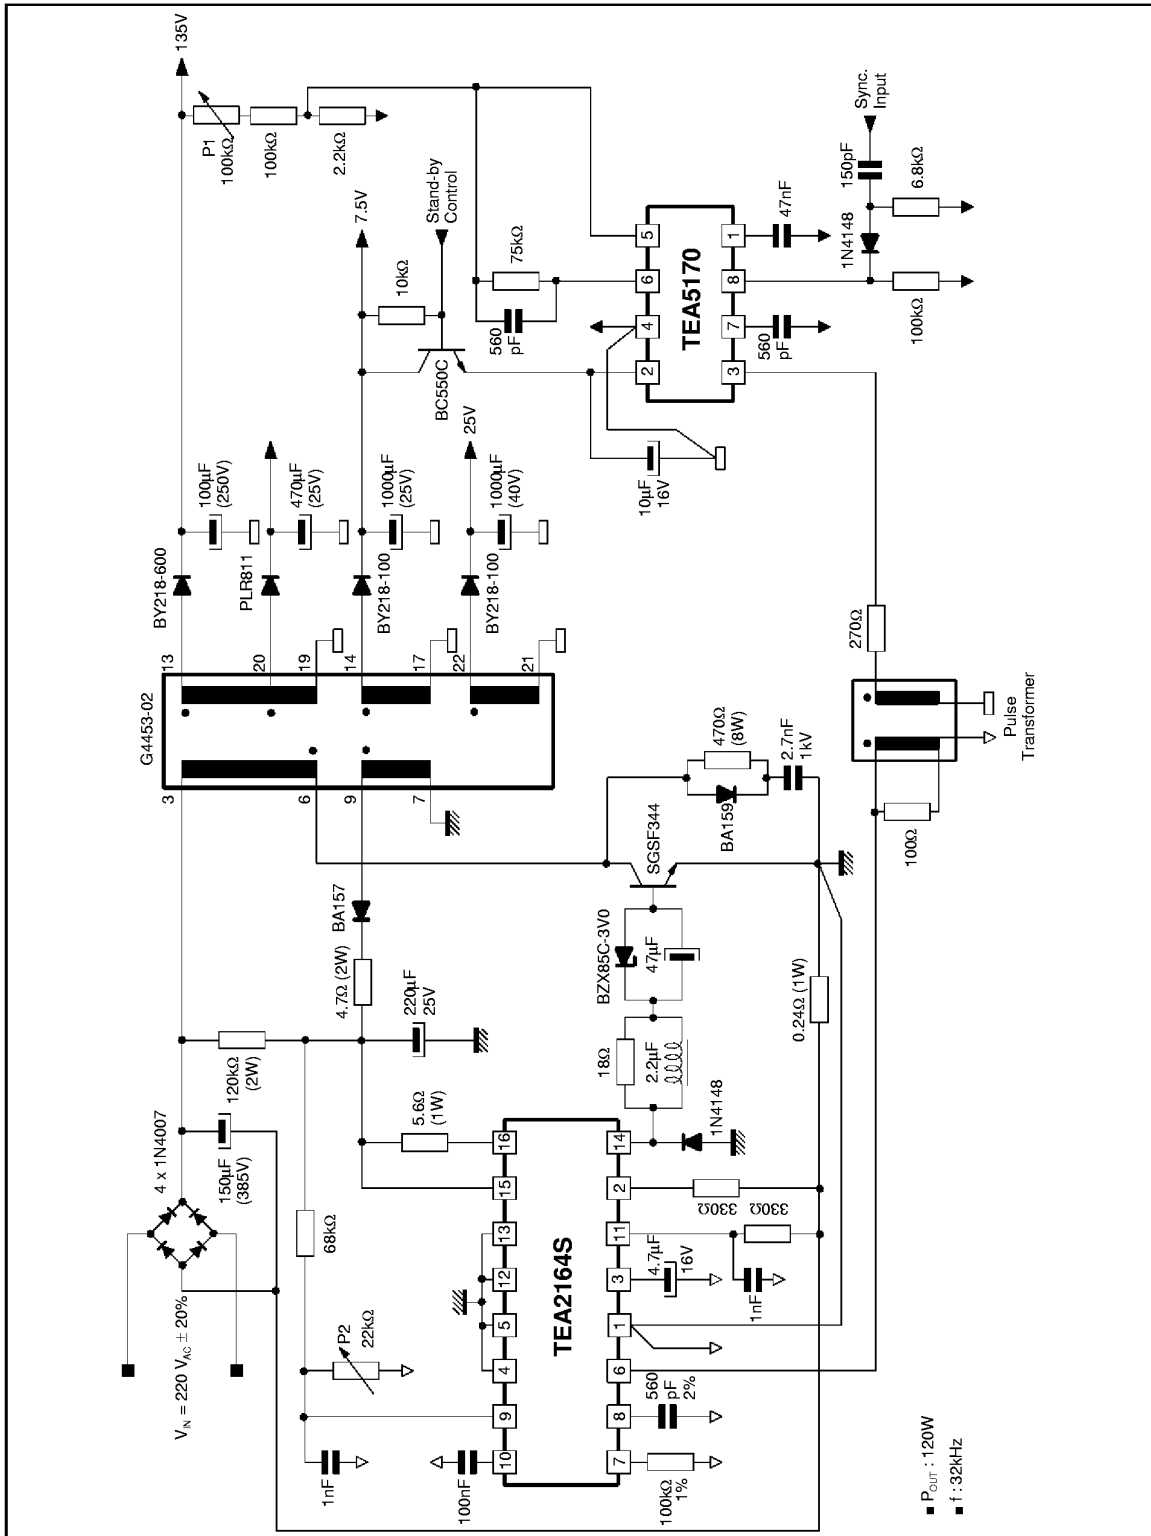

STAND-ALONE 32kHz POWER SUPPLY ELECTRICAL DIAGRAM

2164S-22 EPS