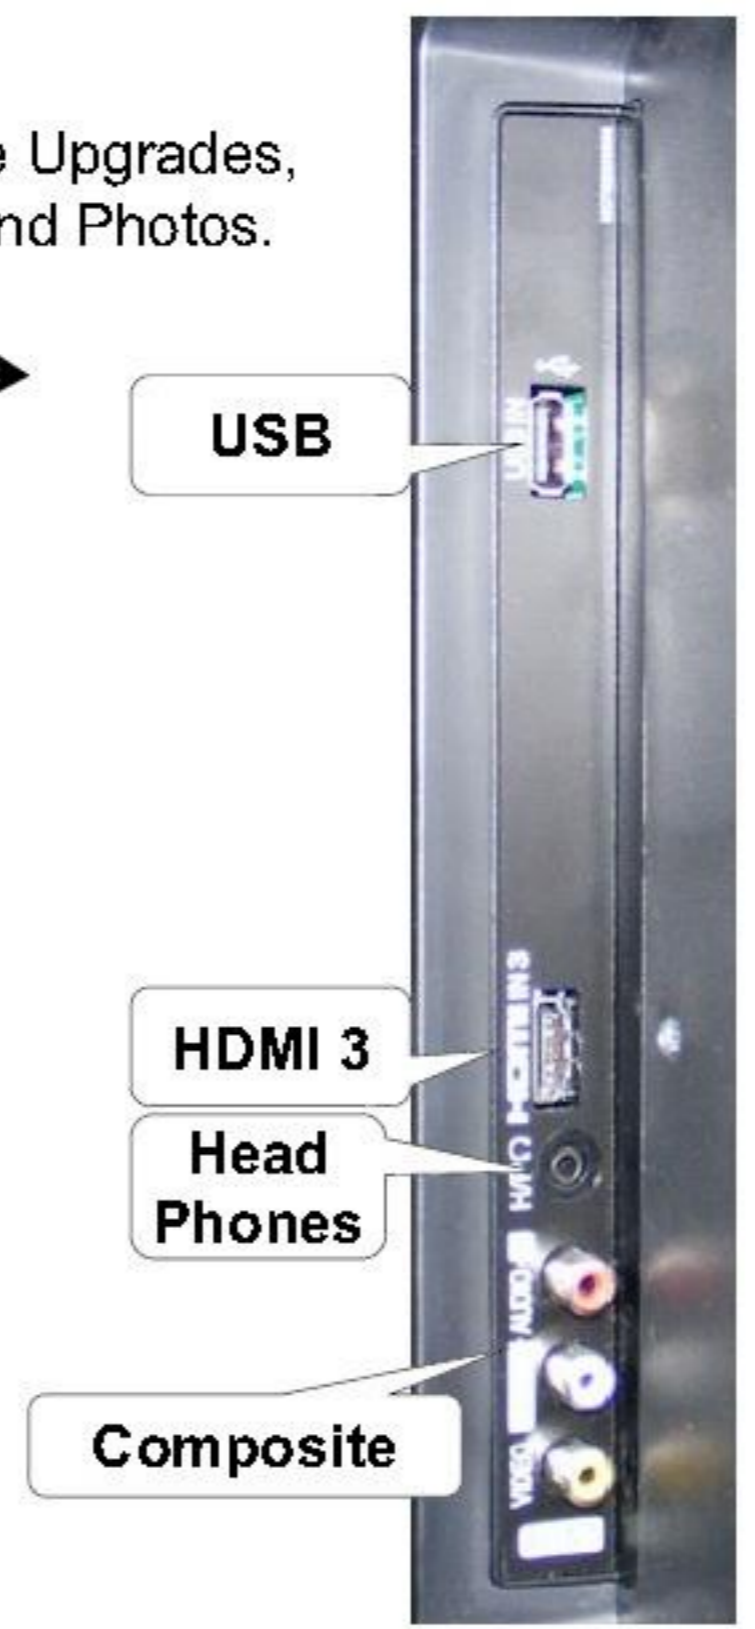

TV LG 37LK450

TV Rear Input / Output Jacks

USB for Software Upgrades, Music, Videos and Photos.

Side In/Out

Rear In/Out Jacks