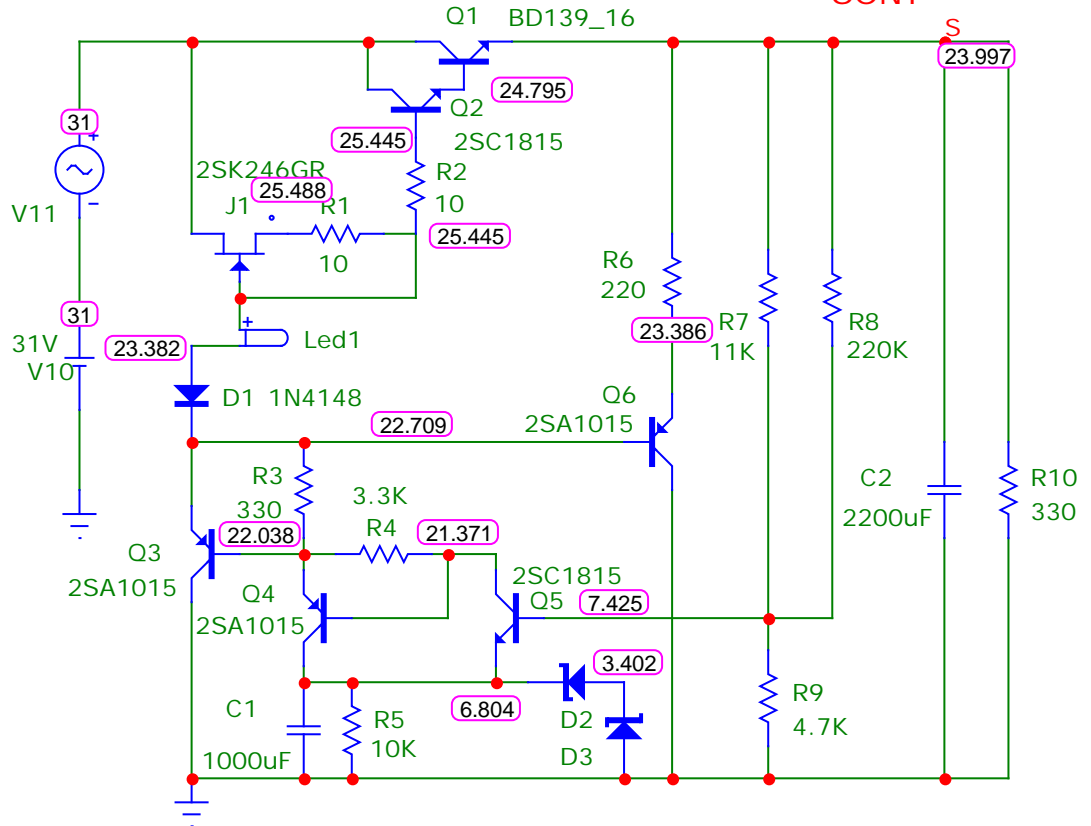

Dynamic DC
Temperature=27
Displaying DC Voltages

SONY