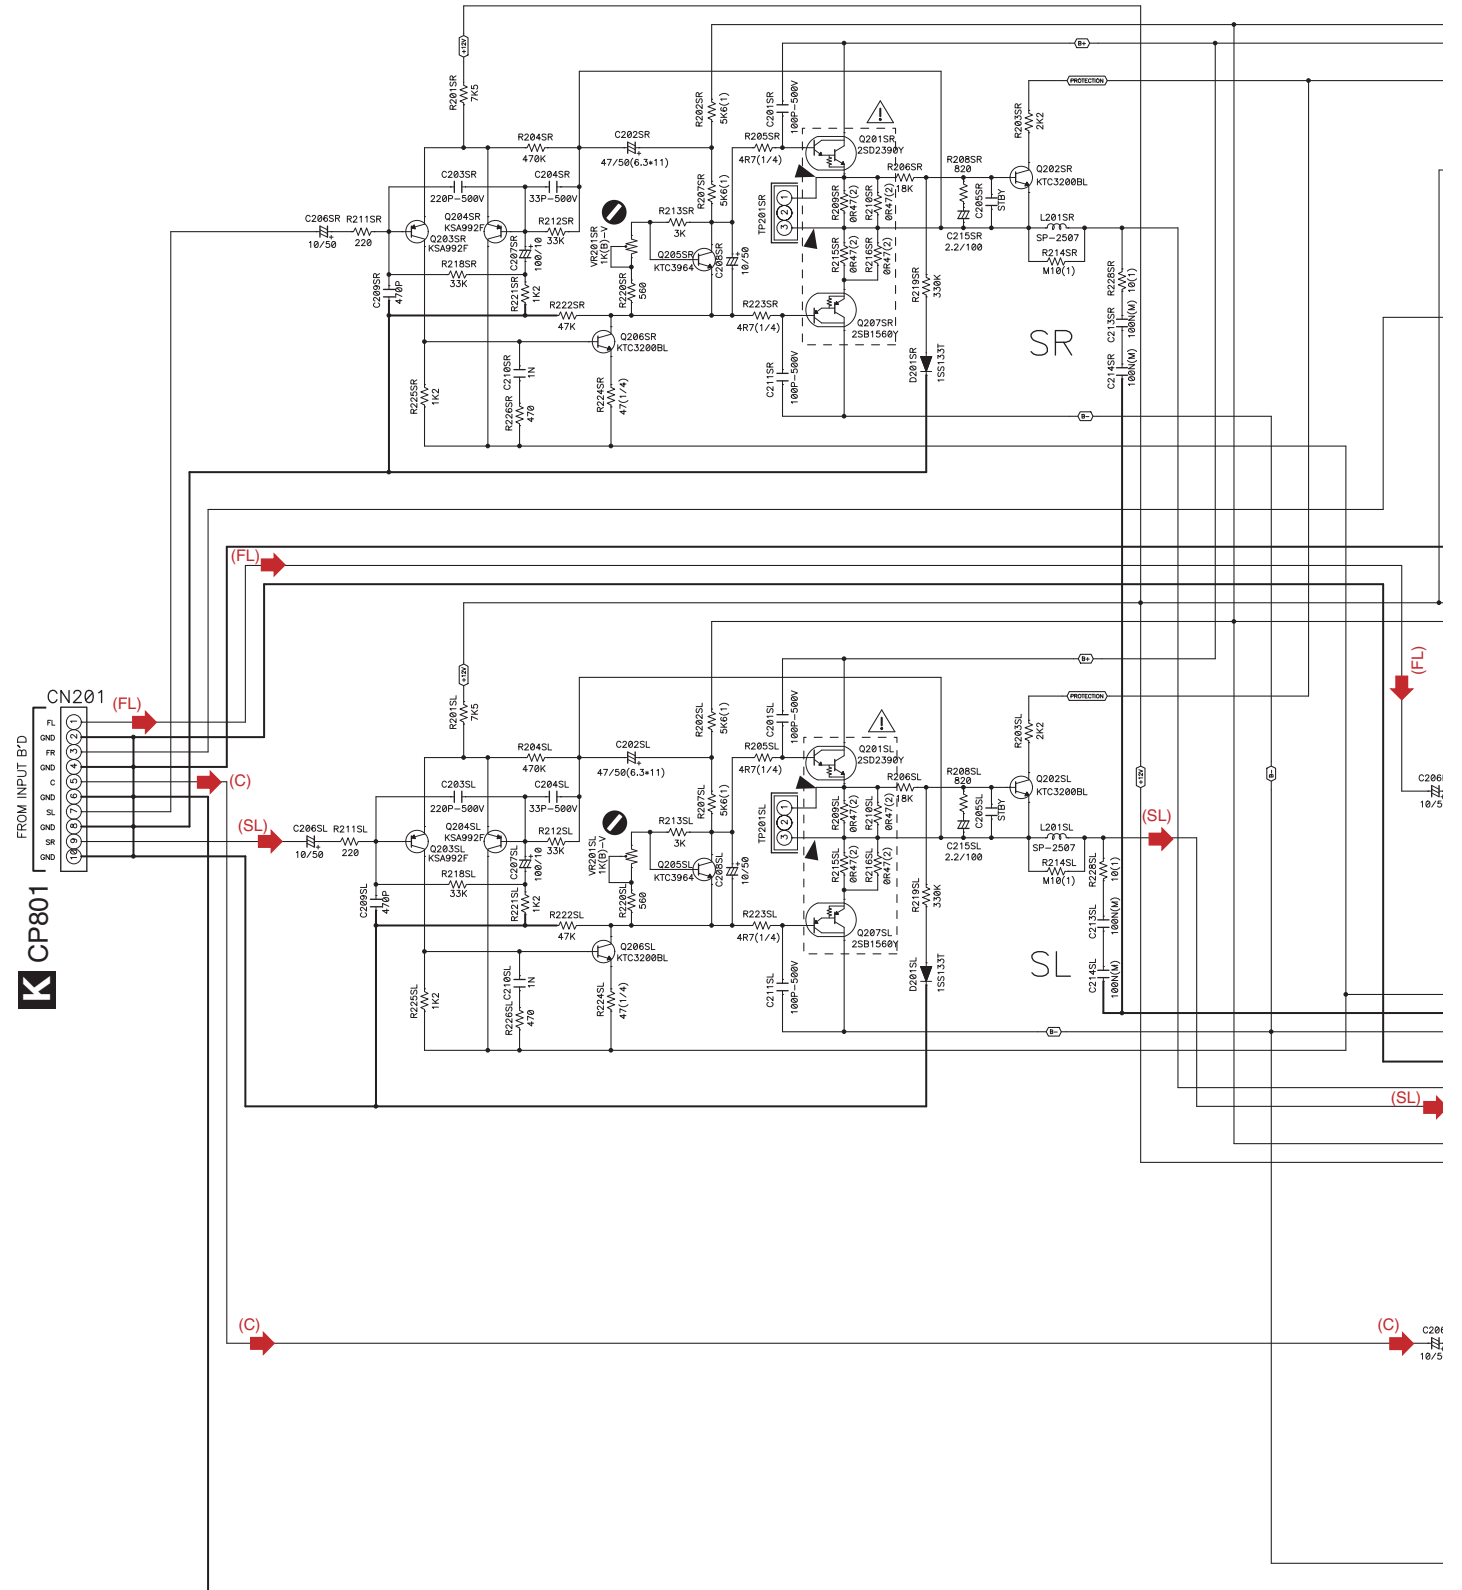

10.3 P.C.B SUB ASSY (AMP)

J P.C.B SUB ASSY (AMP) (7028067521010-IL)

- (FL) → : Audio Signal Route (Front L ch)
- (SL) → : Audio Signal Route (Surround L ch)
- (C) → : Audio Signal Route (Center ch)