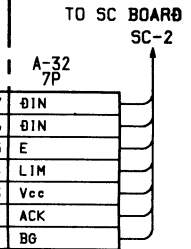

SONY KV-1984MT RM687C

VIDEO/TV VOL- VOL+ CH- CH+
S005 S004 S003 S002 S001

A (Y/C. JUNGLE.H/V DEF
AF-OUT.MEMORY.BAND SW)
μ-CONTROLLER.POWER

www.microelectronoc.co.yu
micro
 ELECTRONIC
 microe@ptt.yu

www.microelectronoc.co.yu
micro
 ELECTRONIC
 microe@ptt.yu