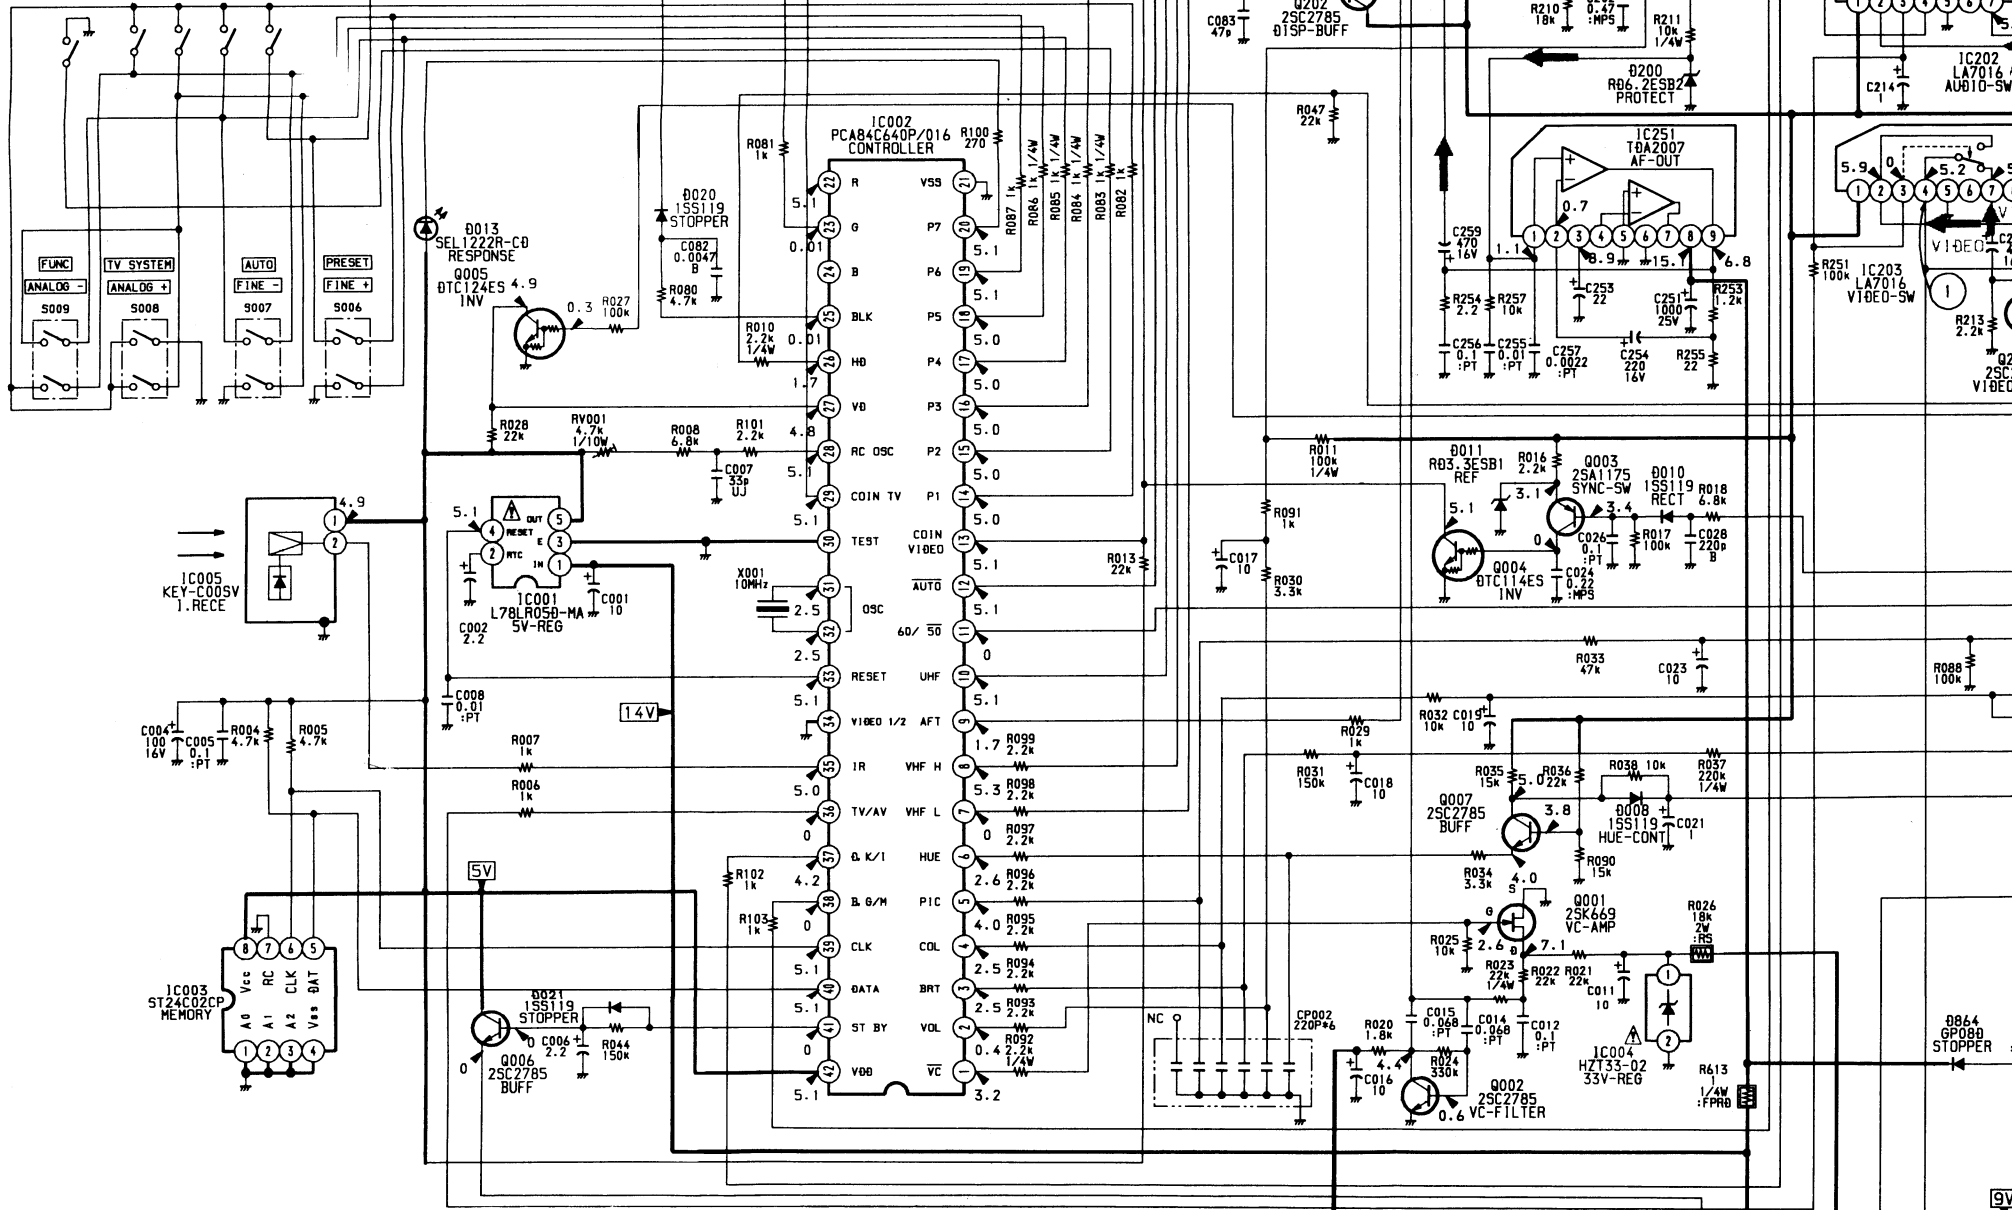

SONY KV-1984MT RM687C

VIDEO/TV VOL- VOL+ CH- CH+
S005 S004 S003 S002 S001

A (Y/C. JUNGLE.H/V DEF
AF-OUT.MEMORY.BAND SW)
μ-CONTROLLER.POWER

www.microelectronoc.co.yu
micro
 ELECTRONIC
 microe@ptt.yu

www.microelectronoc.co.yu
micro
 ELECTRONIC
 microe@ptt.yu

C BOARD WAVEFORM

www.microelectronoc.co.yu

SC BOARD WAVEFORM