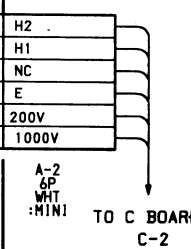

SONY KV-1984MT RM687C

VIDEO/TV VOL- VOL+ CH- CH+
S005 S004 S003 S002 S001

A (Y/C. JUNGLE.H/V DEF
AF-OUT.MEMORY.BAND SW)
μ-CONTROLLER.POWER

www.microelectronoc.co.yu
micro
 ELECTRONIC
 microe@ptt.yu

www.microelectronoc.co.yu
micro
 ELECTRONIC
 microe@ptt.yu