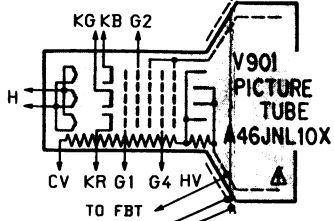

SONY KV-1984MT RM687C

VIDEO/TV VOL- VOL+ CH- CH+
S005 S004 S003 S002 S001

A (Y/C. JUNGLE.H/V DEF
AF-OUT.MEMORY.BAND SW)
μ-CONTROLLER.POWER

www.microelectronoc.co.yu
micro
 ELECTRONIC
 microe@ptt.yu

www.microelectronoc.co.yu
micro
 ELECTRONIC
 microe@ptt.yu