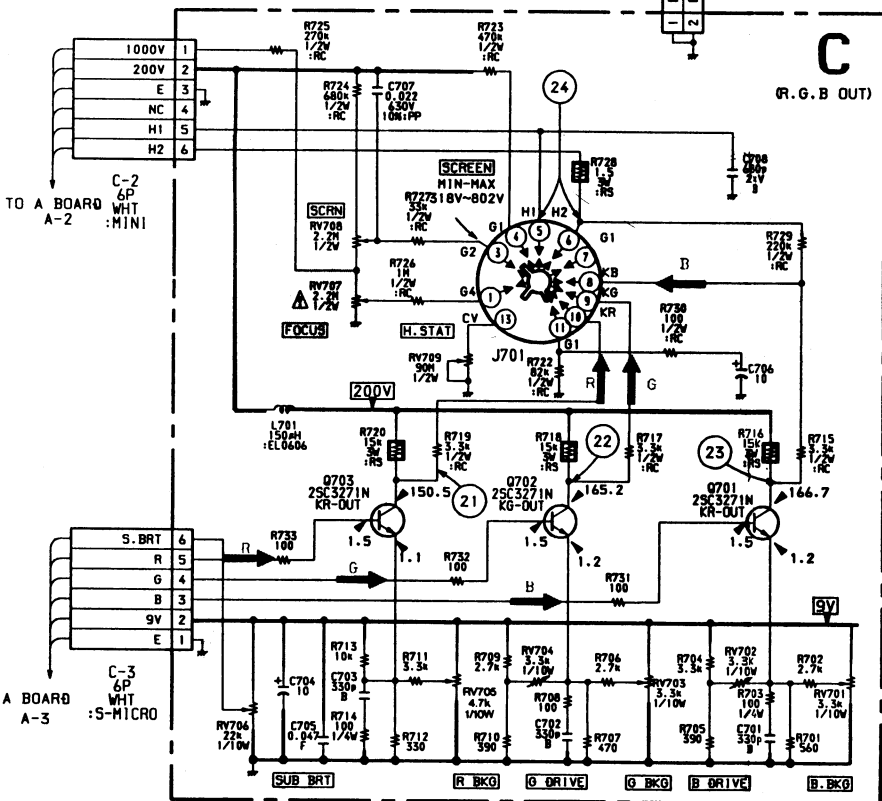

SONY KV-1984MT RM687C

VIDEO/TV VOL- VOL+ CH- CH+
S005 S004 S003 S002 S001

A (Y/C. JUNGLE.H/V DEF
AF-OUT.MEMORY.BAND SW)
μ-CONTROLLER.POWER

www.microelectronoc.co.yu
micro
 ELECTRONIC
 microe@ptt.yu

www.microelectronoc.co.yu
micro
 ELECTRONIC
 microe@ptt.yu