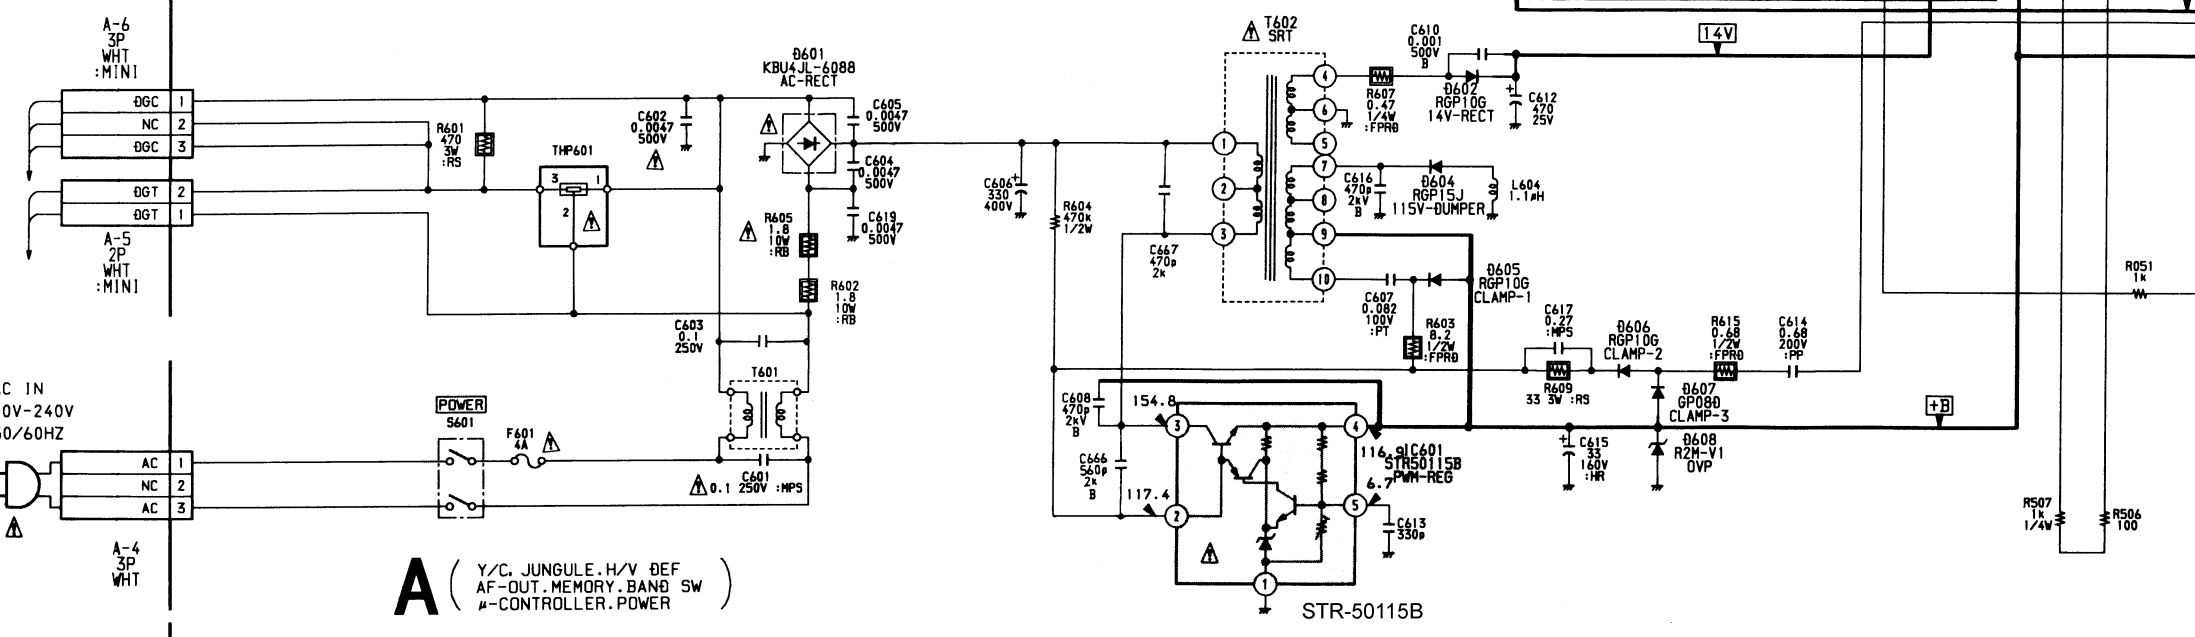

SONY KV-1984MT RM687C

VIDEO/TV VOL- VOL+ CH- CH+
S005 S004 S003 S002 S001

A (Y/C. JUNGLE.H/V DEF
AF-OUT.MEMORY.BAND SW)
μ-CONTROLLER.POWER

www.microelectronoc.co.yu
micro
 ELECTRONIC
 microe@ptt.yu

www.microelectronoc.co.yu
micro
 ELECTRONIC
 microe@ptt.yu