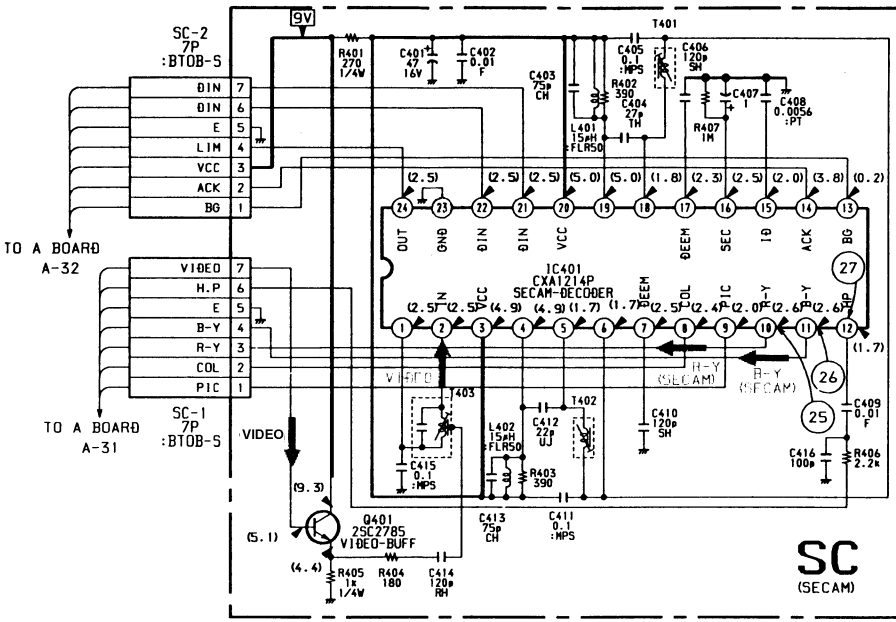

www.microelectronoc.co.yu

SC BOARD WAVEFORM