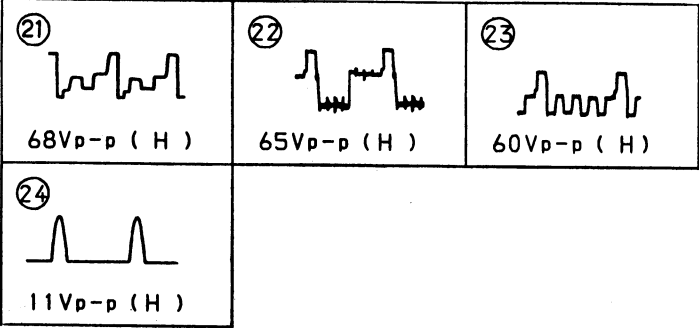

C BOARD WAVEFORM