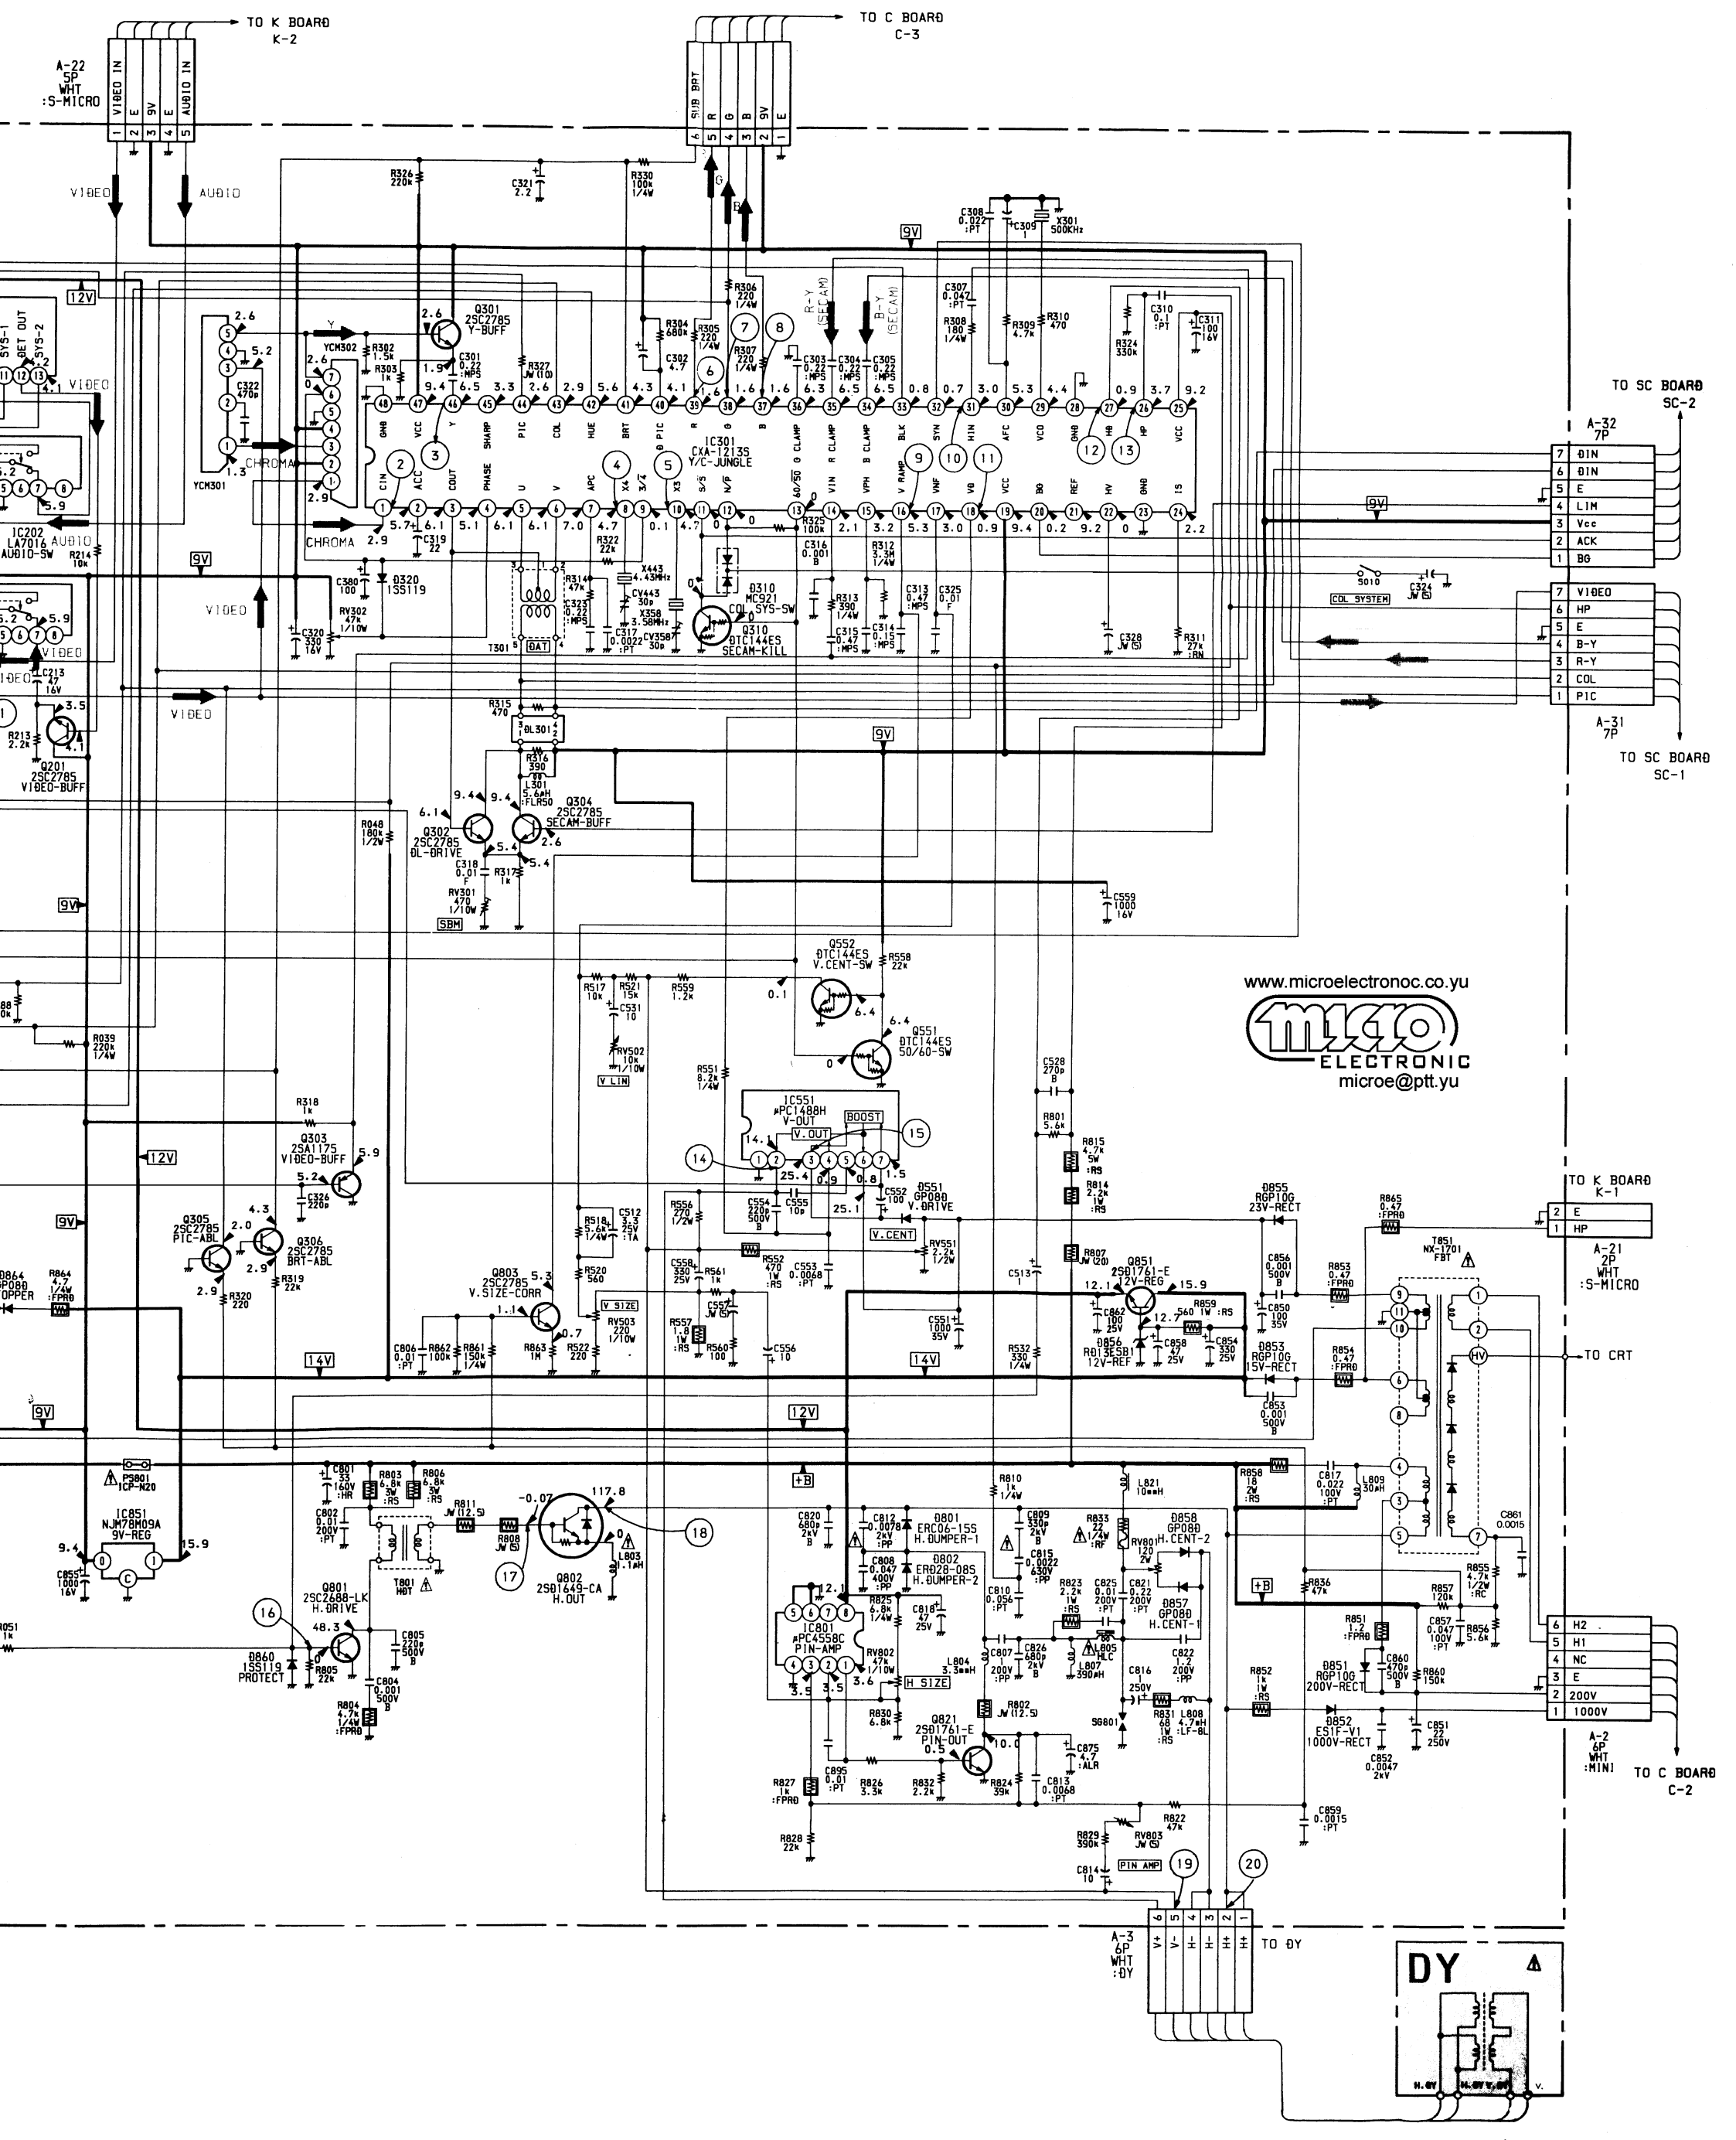

SONY KV-1984MT RM687C

VIDEO/TV VOL- VOL+ CH- CH+
S005 S004 S003 S002 S001

A (Y/C. JUNGLE.H/V DEF
AF-OUT.MEMORY.BAND SW)
μ-CONTROLLER.POWER

www.microelectronoc.co.yu
micro
 ELECTRONIC
 microe@ptt.yu

www.microelectronoc.co.yu
micro
 ELECTRONIC
 microe@ptt.yu