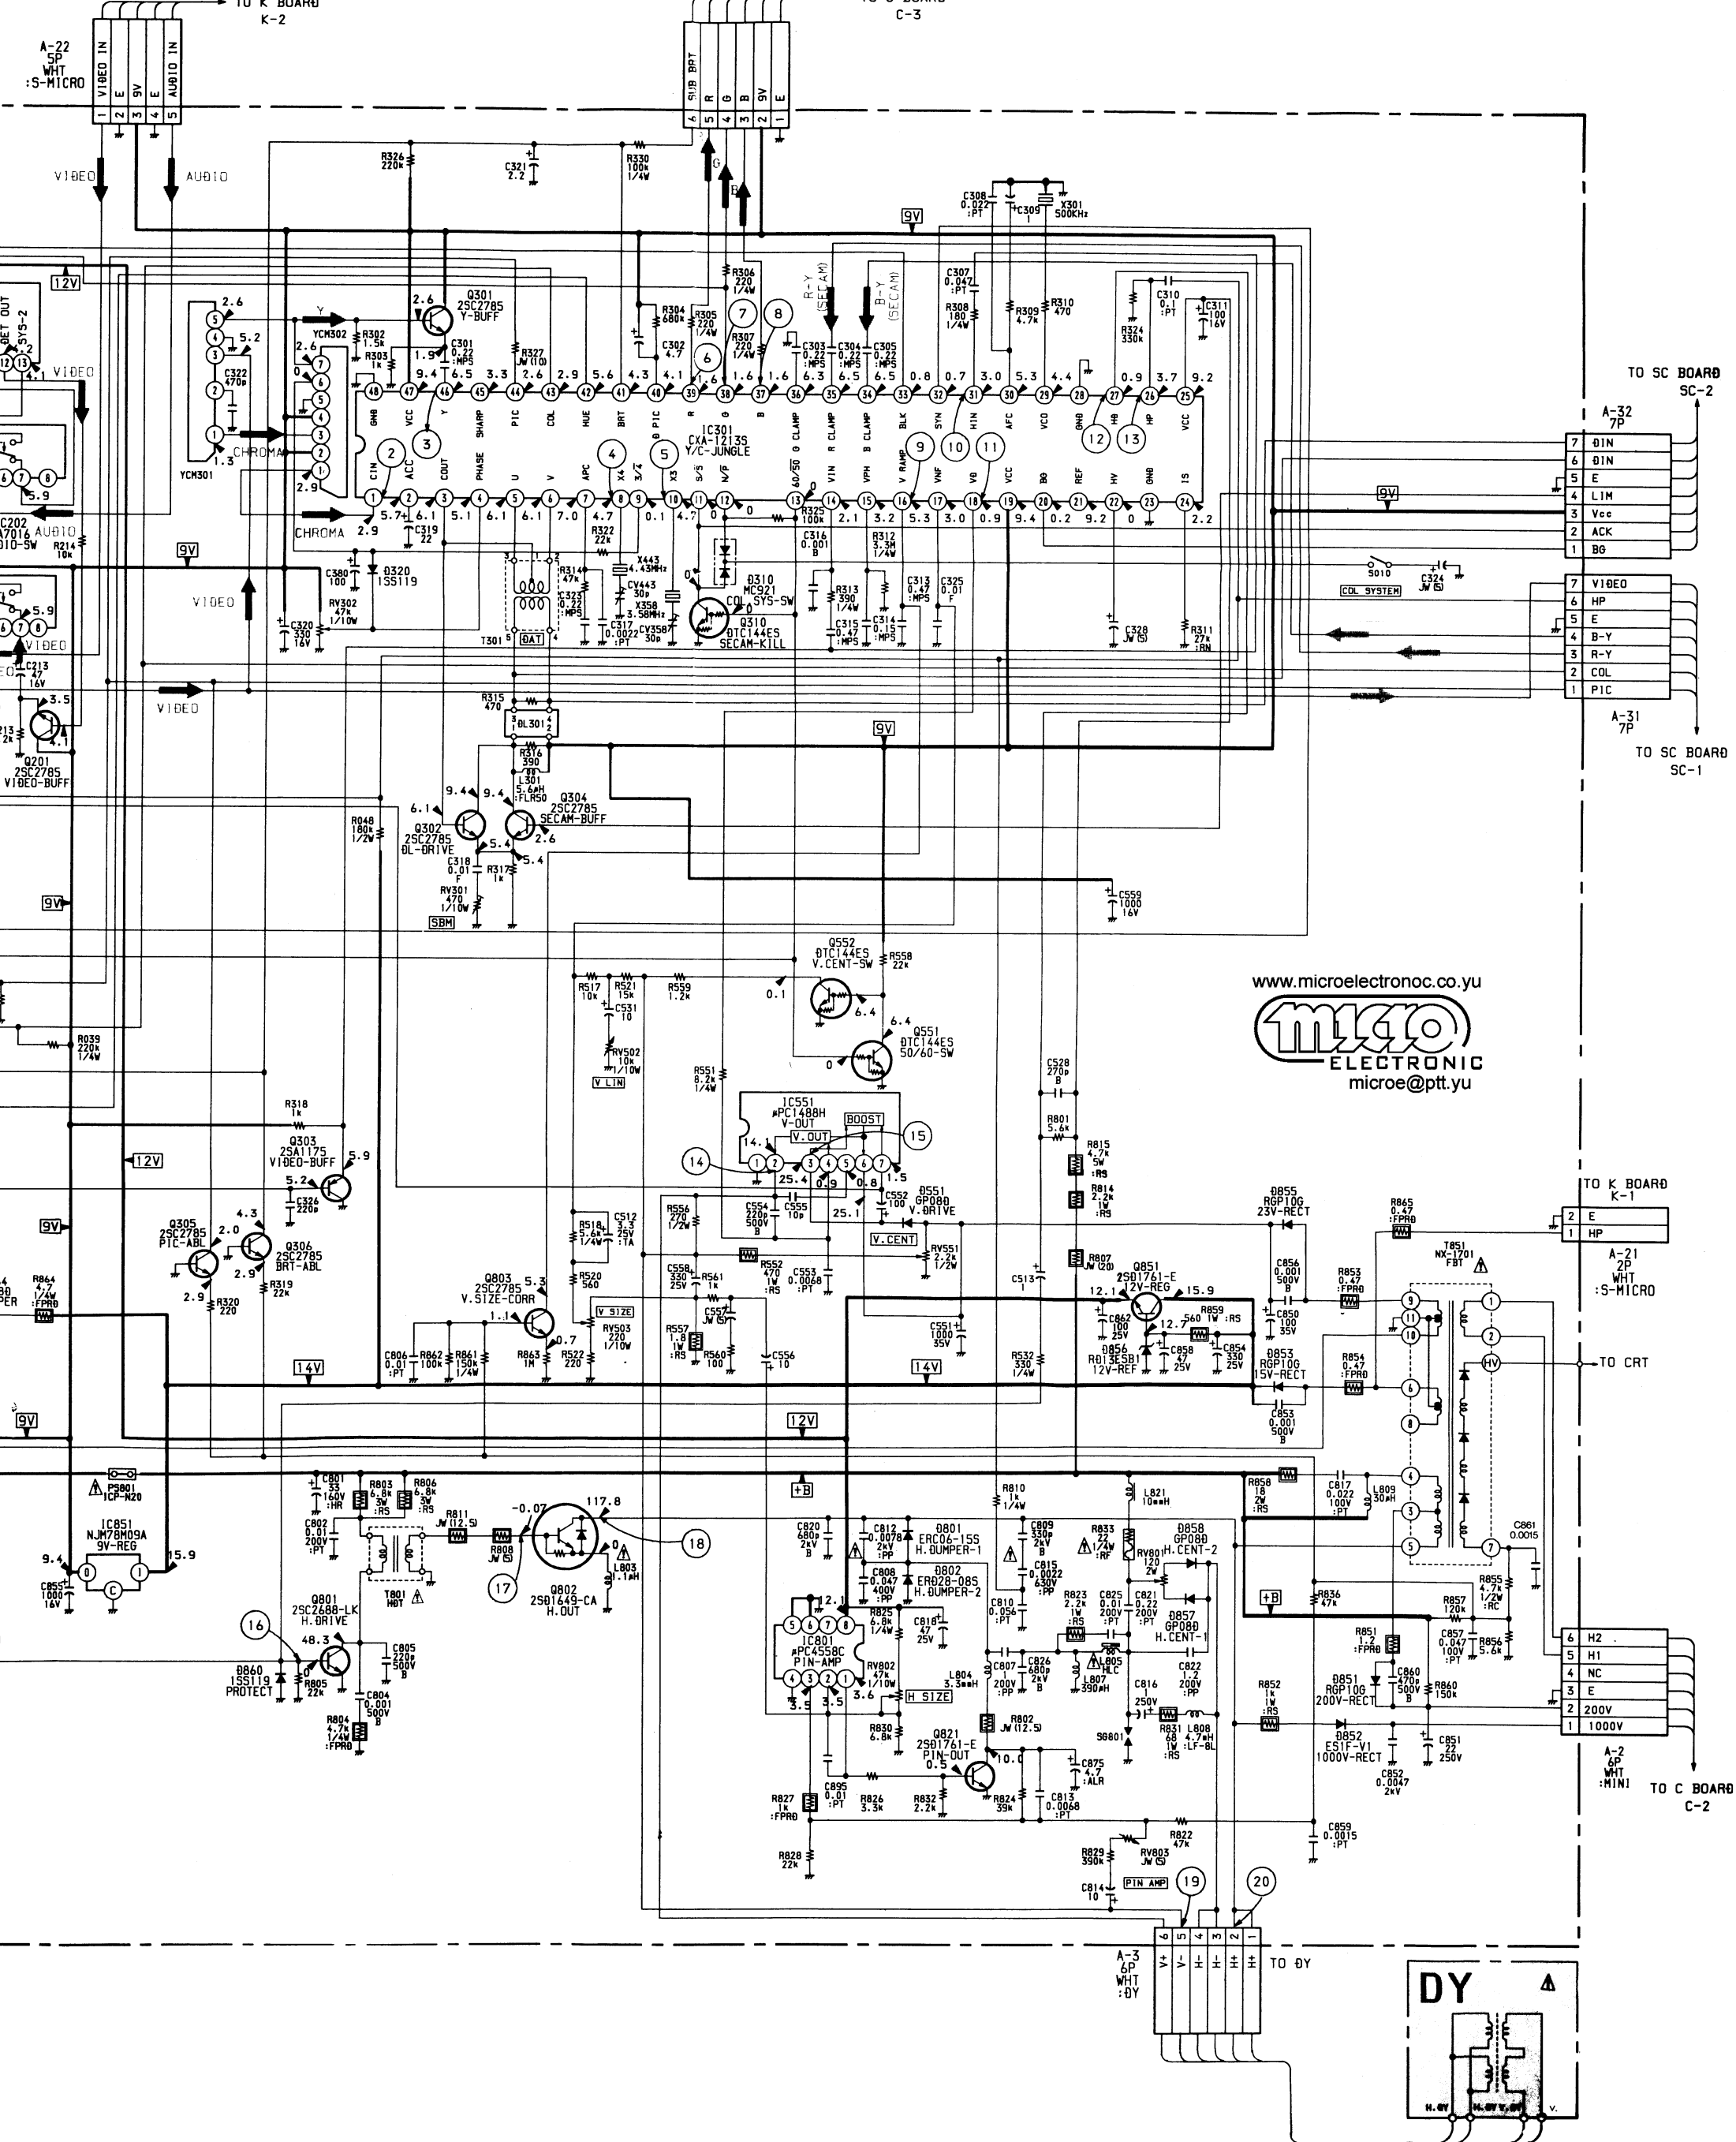

SONY KV-1984MT RM687C

VIDEO/TV VOL- VOL+ CH- CH+
S005 S004 S003 S002 S001

A (Y/C. JUNGLE.H/V DEF
AF-OUT.MEMORY.BAND SW)
μ-CONTROLLER.POWER

www.microelectronoc.co.yu
micro
 ELECTRONIC
 microe@ptt.yu

www.microelectronoc.co.yu
micro
 ELECTRONIC
 microe@ptt.yu