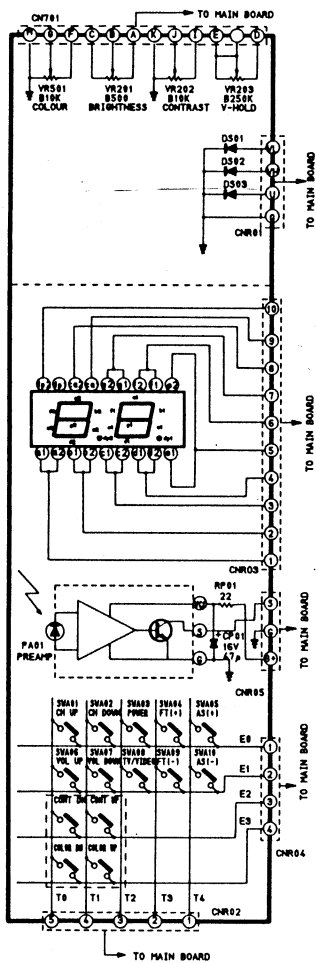

Service Manual

COLOUR TV RECEIVER
REMOTE CONTROL SYSTEM
CHASSIS NO.: P54S & RM101
MODEL NO.: CB346ZSE, CB512ZSE,
CB528ZSE

SCHEMATIC DIAGRAM

CHASSIS NO : P-54S
CODE NO : 38104-182-800

PWB-MAIN (P-54S)

PAL-B/G
(REMOTE CONTROL)

PWB-CONTROL

PWB-TRANSMITTER