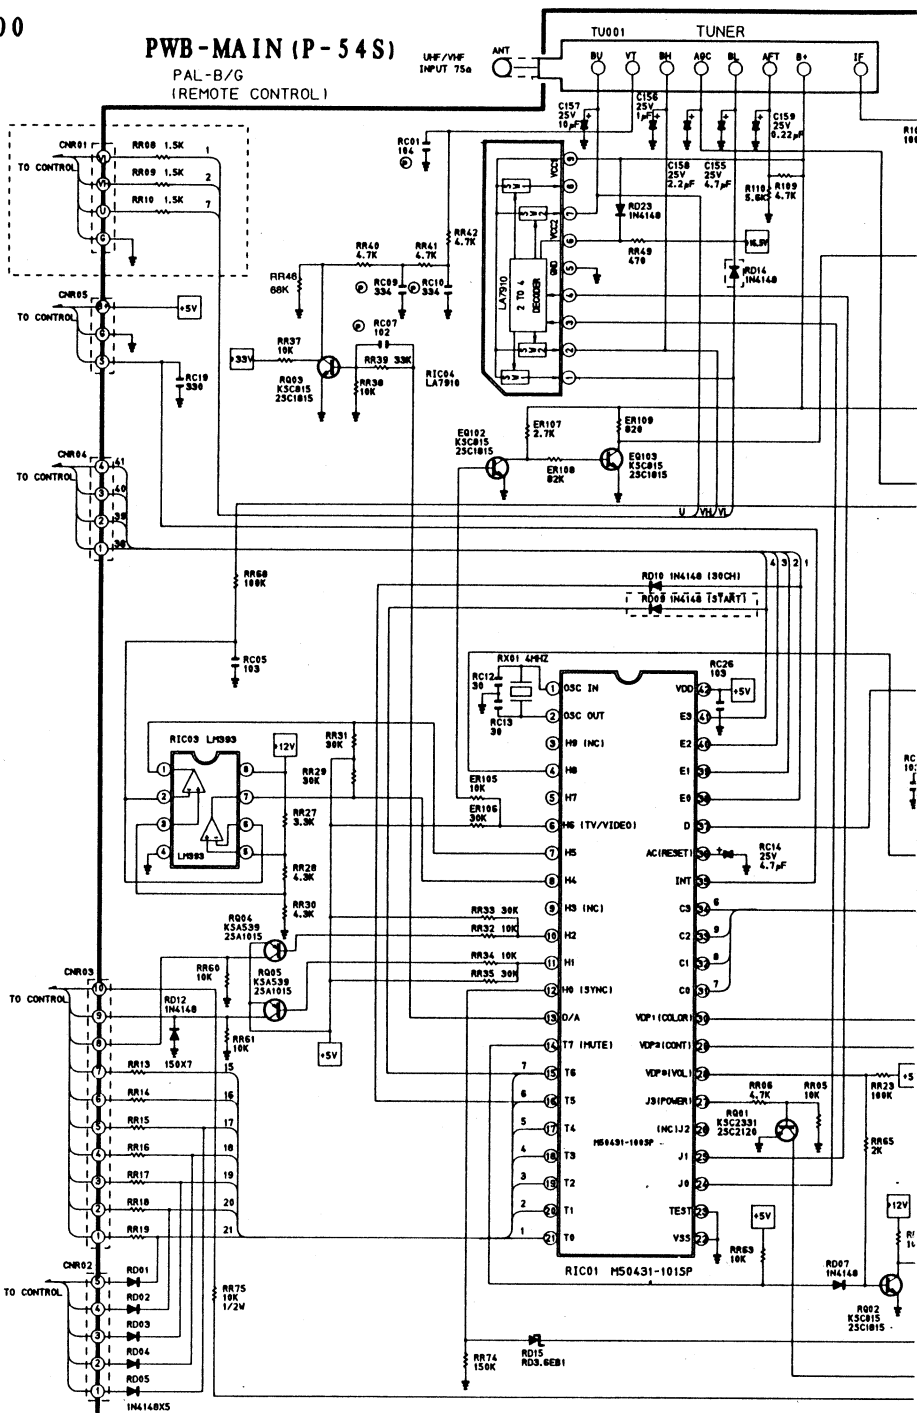

Service Manual

COLOUR TV RECEIVER
REMOTE CONTROL SYSTEM
CHASSIS NO.: P54S & RM101
MODEL NO.: CB346ZSE, CB512ZSE,
CB528ZSE

SCHEMATIC DIAGRAM

CHASSIS NO : P-54S
CODE NO : 38104-182-800

PWB-MAIN (P-54S)

PAL-B/G
(REMOTE CONTROL)

PWB-CONTROL

PWB-TRANSMITTER