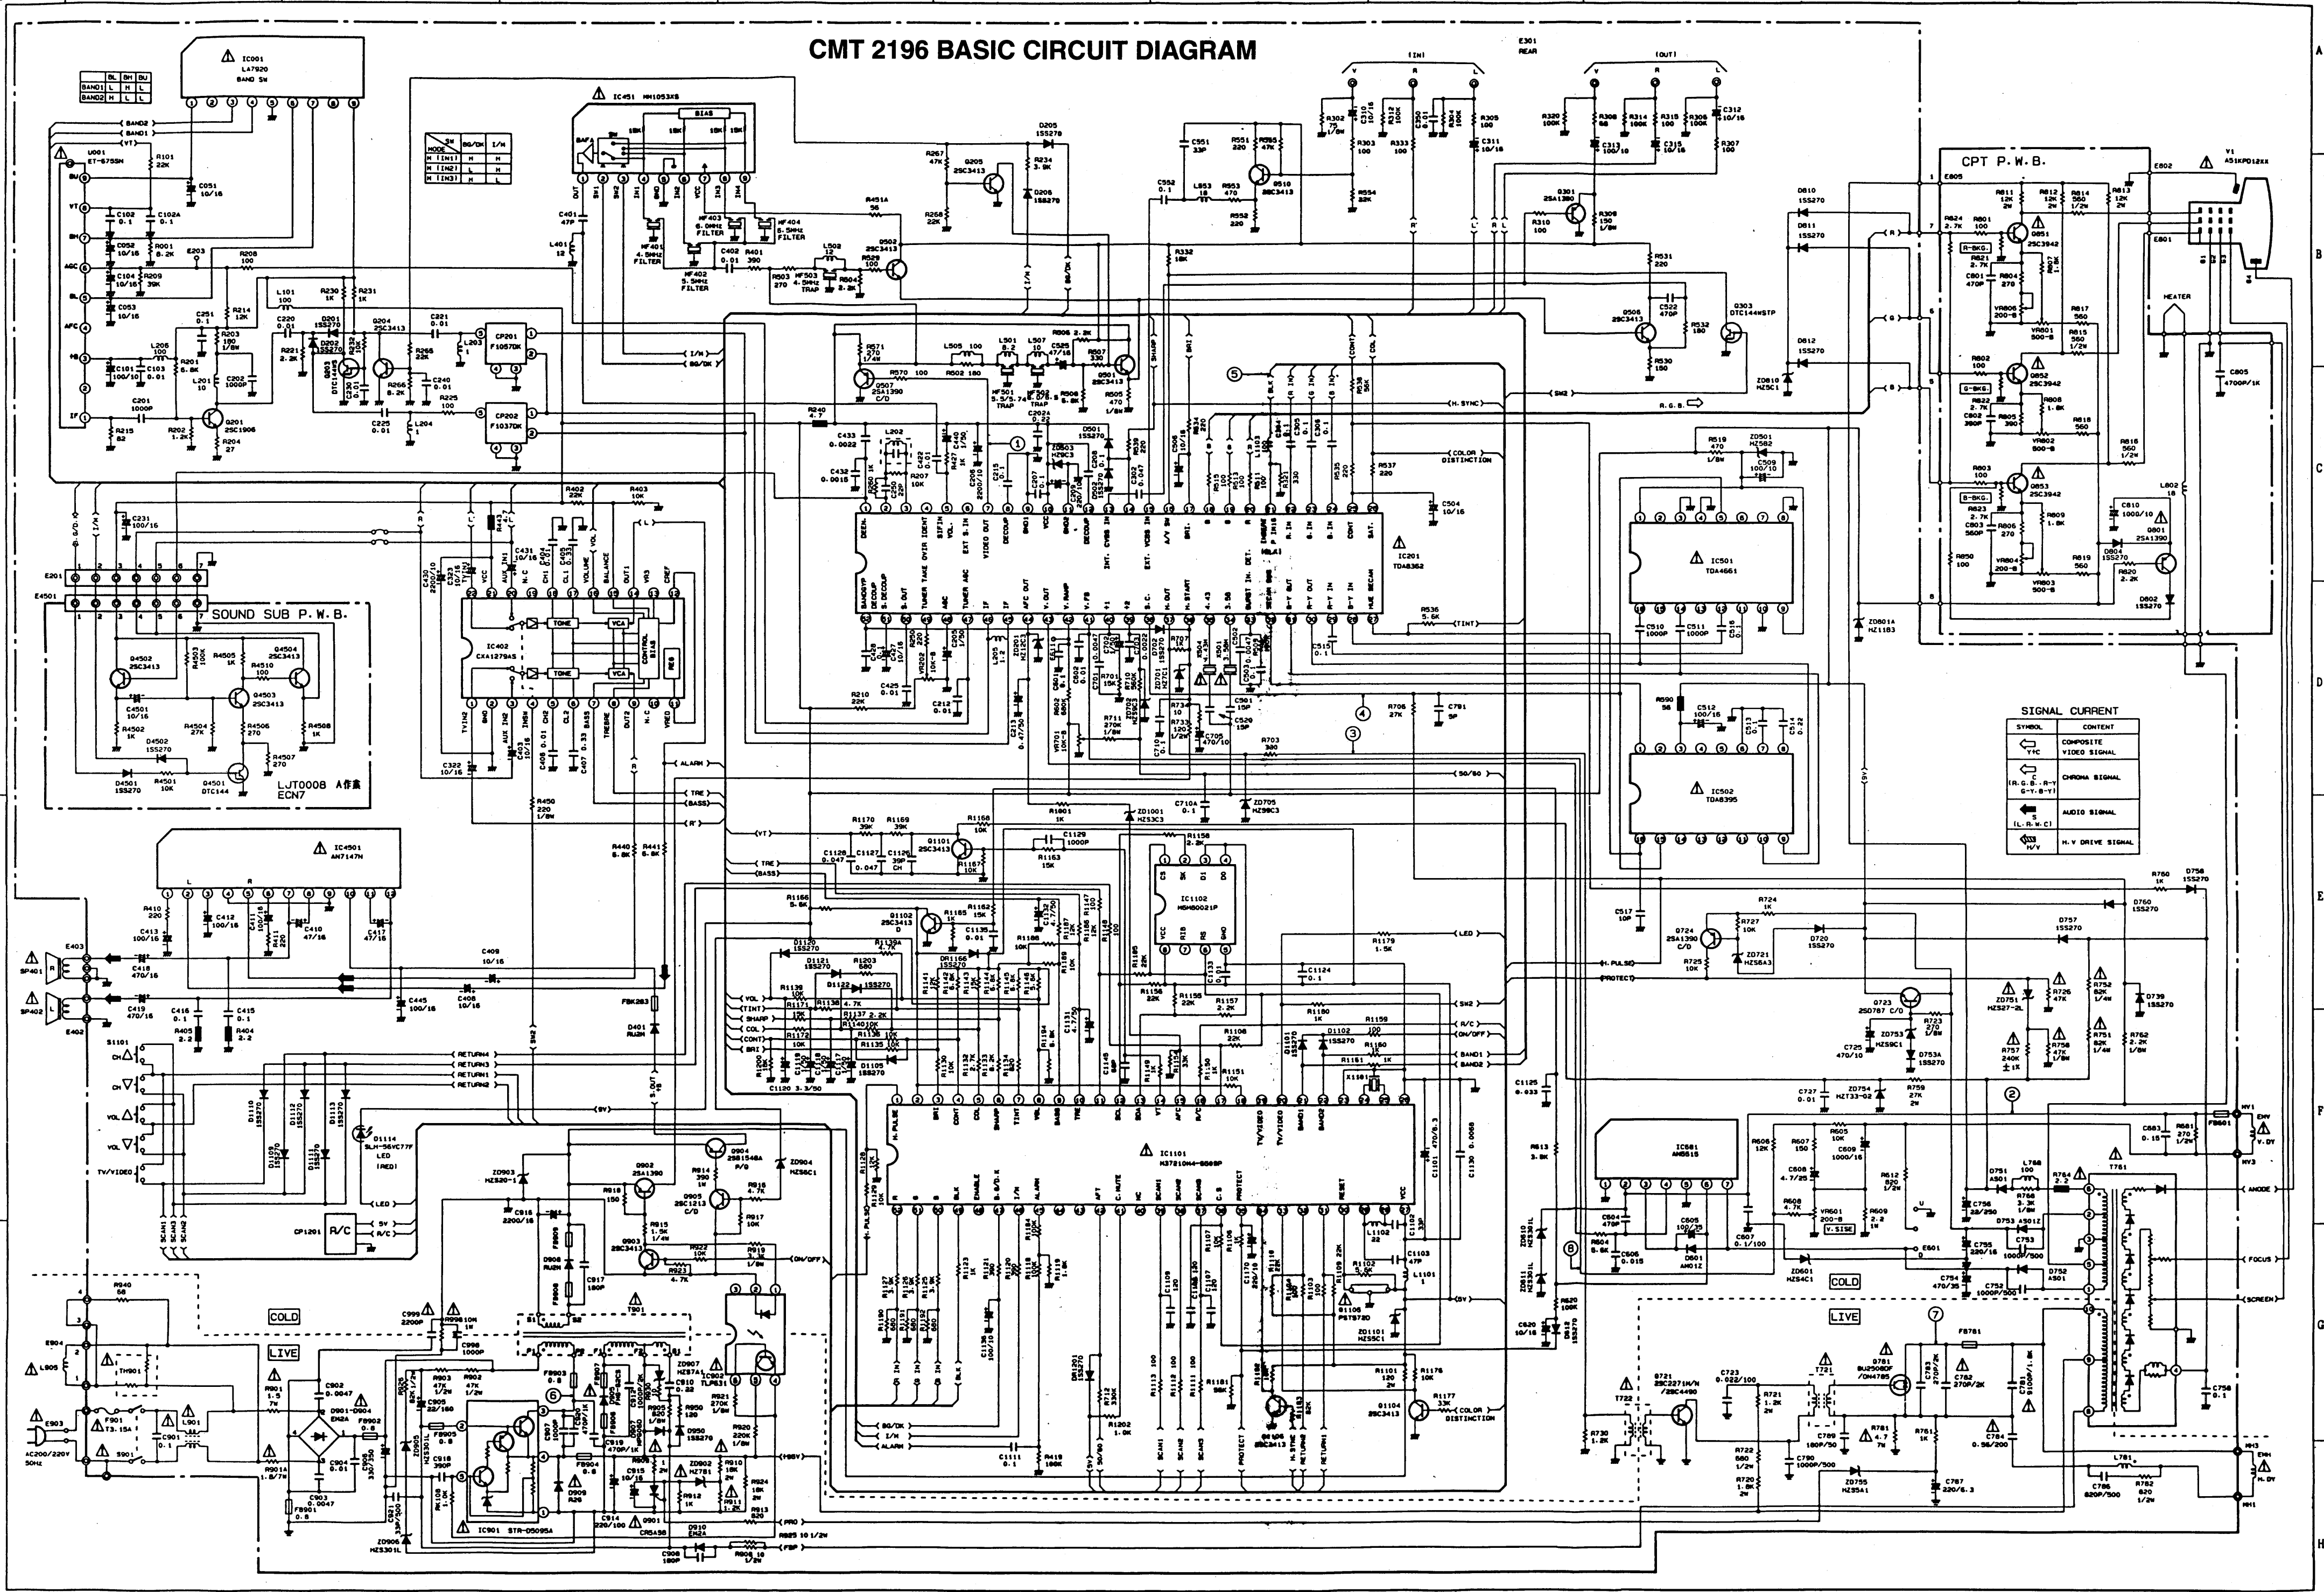

CMT 2196 BASIC CIRCUIT DIAGRAM

SIGNAL CURRENT

SYMBOL	CONTENT
Δ	COMPOSITE VIDEO SIGNAL
∇	CHROMA SIGNAL
\square	AUDIO SIGNAL
\circ	H.V. DRIVE SIGNAL