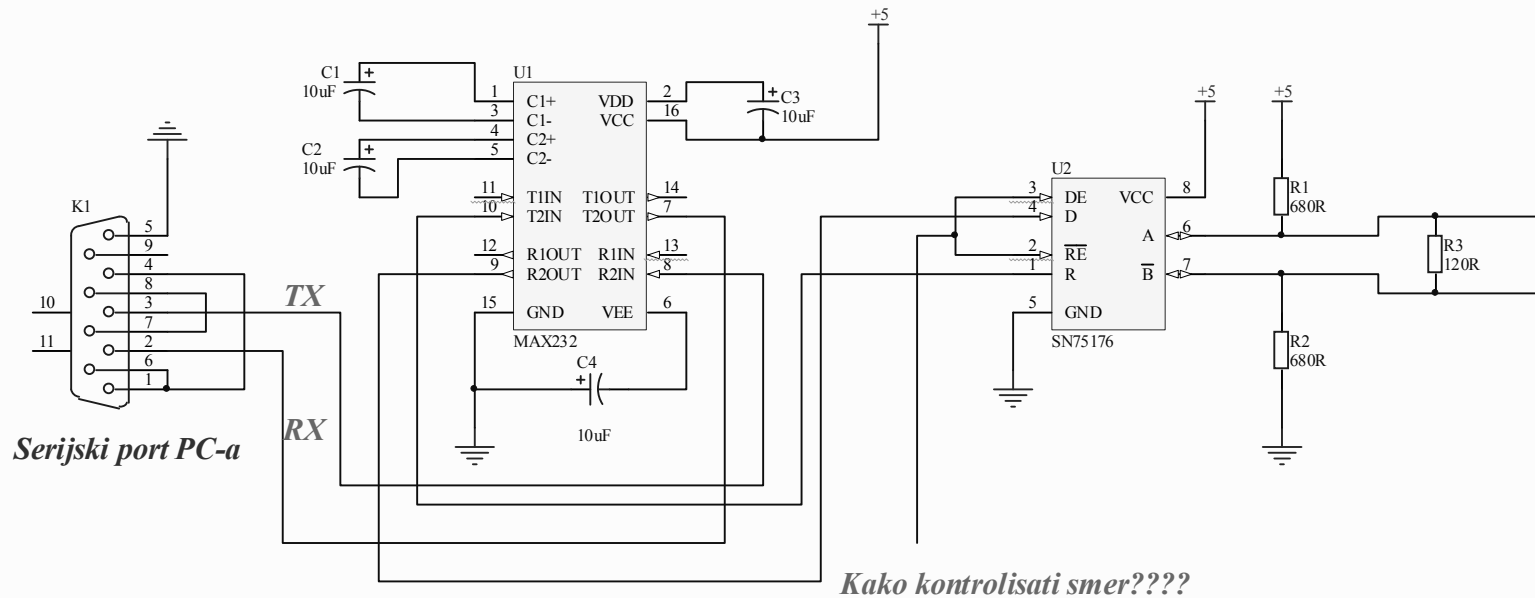

# RS232-RS485 konvertor

Title		
Size A4	Number	Revision
Date:	3/24/2011	Sheet of
File:	F:\Seme za rs485\RS232_RS485 Konvertor	1/1