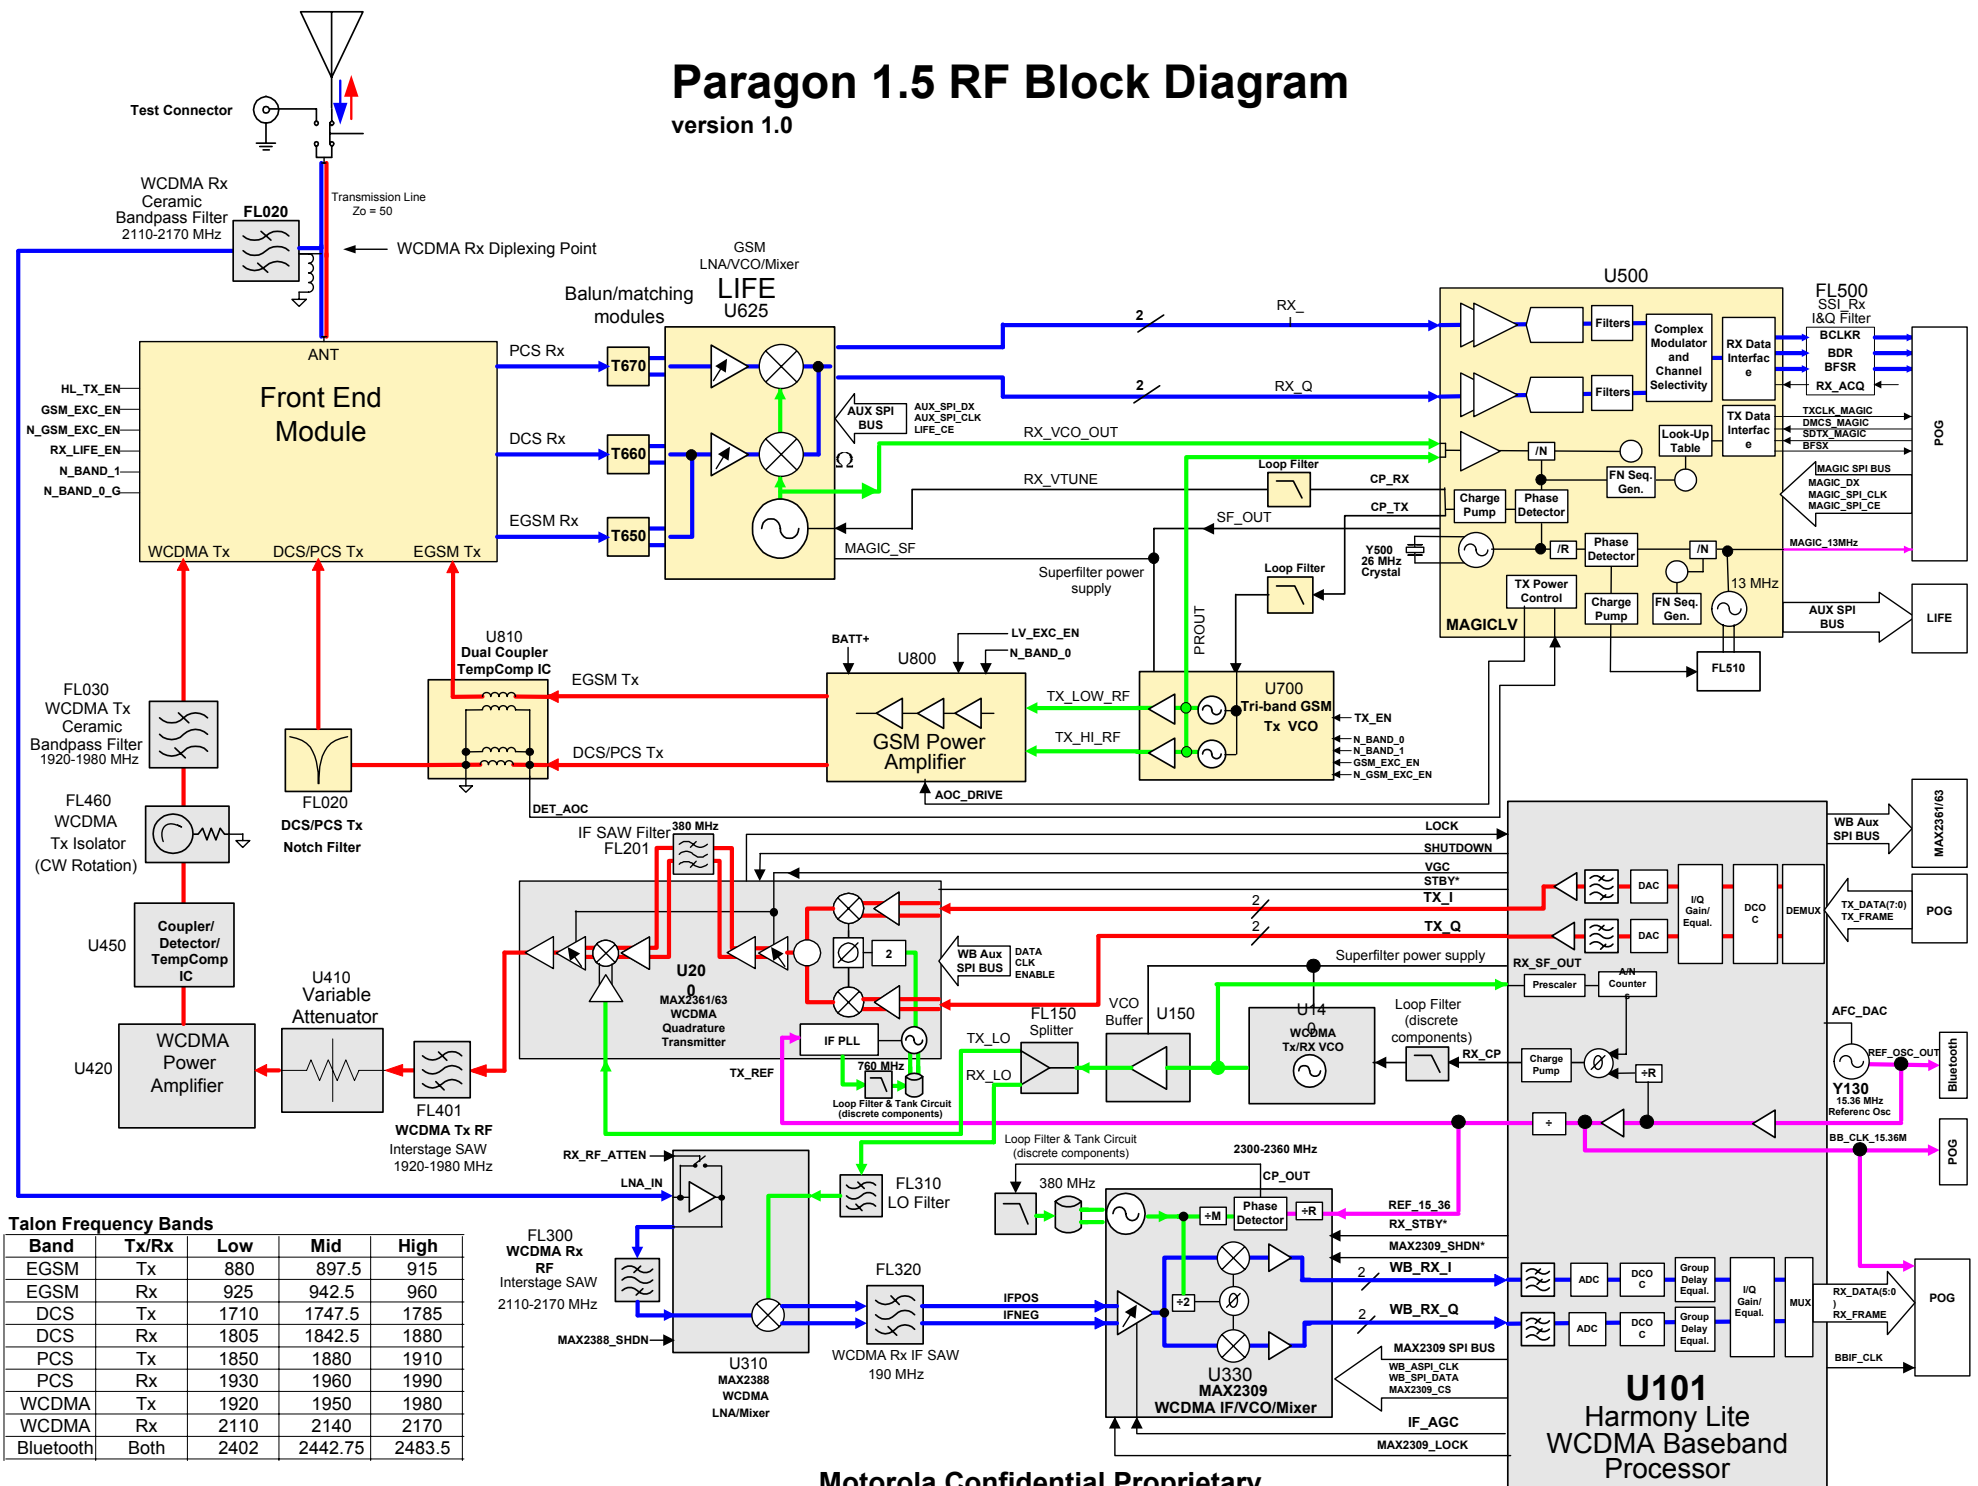

Paragon 1.5 RF Block Diagram

version 1.0

Talon Frequency Bands

Band	Tx/Rx	Low	Mid	High
EGSM	Tx	880	897.5	915
EGSM	Rx	925	942.5	960
DCS	Tx	1710	1747.5	1785
DCS	Rx	1805	1842.5	1880
PCS	Tx	1850	1880	1910
PCS	Rx	1930	1960	1990
WCDMA	Tx	1920	1950	1980
WCDMA	Rx	2110	2140	2170
Bluetooth	Both	2402	2442.75	2483.5

Paragon 1.5 Baseband Block Diagram

version 1.0